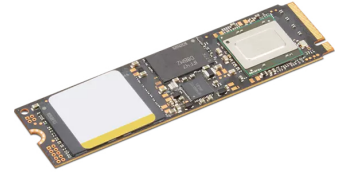

Lenovo 4XB1K68130 internal solid state drive 2 TB M.2 PCI Express 4.0 NVMe

Brand : Lenovo

Product code: 4XB1K68130

Product name : 4XB1K68130

- 2TB storage capacity
 - M.2 2280 form factor
 - PCIe Gen4 NVMe OPAL2 SSD
 - Qualified on select ThinkPad notebooks
- 2TB Performance PCIe Gen4 NVMe OPAL2 M.2 2280 SSD Gen2

[Lenovo 4XB1K68130 internal solid state drive 2 TB M.2 PCI Express 4.0 NVMe:](#)

ThinkPad 2TB Performance PCIe Gen4 NVMe OPAL2 M.2 2280 SSD Gen2 is a good choice to upgrade your ThinkPad notebook. It is qualified on select ThinkPad notebooks and is backed by a one year warranty.

Lenovo 4XB1K68130. SSD capacity: 2 TB, SSD form factor: M.2, Component for: Laptop

Features		Weight & dimensions	
SSD capacity *	2 TB	Weight	7.2 g
SSD form factor *	M.2	Packaging data	
Interface *	PCI Express 4.0	Package width	177 mm
NVMe *	✓	Package depth	144 mm
Component for *	Laptop	Package height	53 mm
Certification	BSMI, FCC, ICES-003, CE, UK DOC, VCCI, KCC, RCM, CB	Package weight	100 g
Weight & dimensions		Package type	Box
Width	80 mm	Operational conditions	
Depth	22 mm	Operating temperature (T-T)	0 - 80 °C
Height	2.38 mm	Operating relative humidity (H-H)	5 - 95%