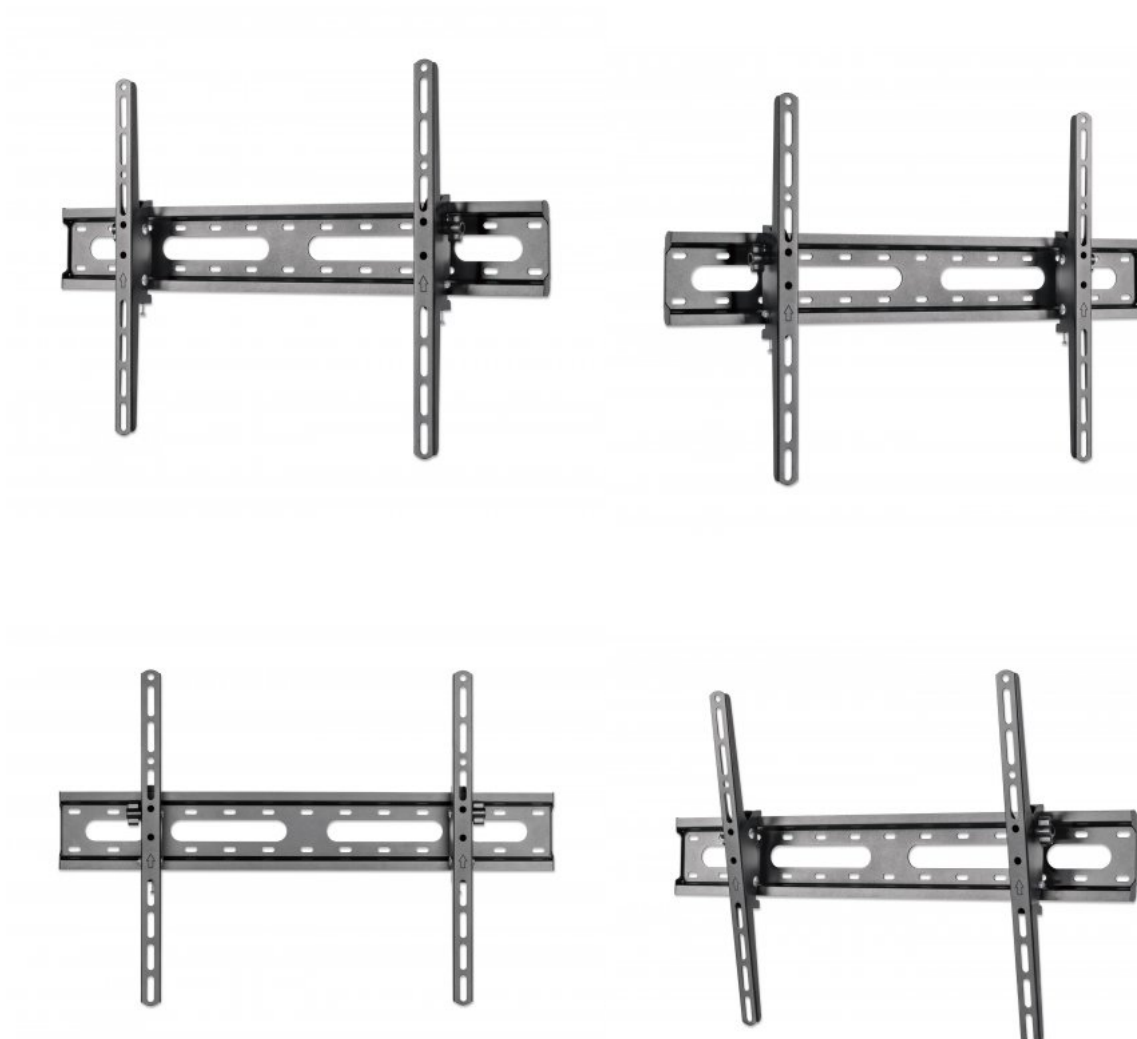

Tilting TV Wall Mount

Holds One 37" to 70" TV up to 45 kg (100 lbs.), +/-12° Tilt, Black

Part No.: [462280](#)

EAN-13: 0766623462280 | UPC: 766623462280

TV Tilting Wall Mount - an adjustable mounting bracket that puts displays in the right perspective and avoids annoying glare

The Manhattan Tilting TV Wall Mount safely holds your TV and offers a tool-free -35 to 35° tilt adjustment with the turn of a knob for optimized views. Constructed of high-quality, powder-coated steel, it fits flat and curved LCD, LED or plasma TVs up to 70" and weighing up to 45 kg (100 lbs.). This TV mount offers VESA compliance up to 600x400, and it's great for residential, office, hospitality, classroom, conference room, digital signage and other commercial applications.

Features:

- Supports one 37" to 70" TV up to 45 kg (100 lbs.)
- Optimized views with -12 to 12° tilt and tool-free adjustment
- Holds TV only 53 mm (2 in.) from wall
- Heavy-duty steel construction with powder coating
- Includes attachable bubble level
- Rail screws to hold the TV in place for an additional layer of safety
- Meets VESA standards: 200x200, 300x200, 400x200, 300x300, 400x300, 400x400, 600x400
- Lifetime warranty

Package Contents

- Tilting TV Wall Mount
- Attachable bubble level
- Installation hardware with instructions

For more information on Manhattan products, consult your local dealer or visit www.manhattan-products.com.