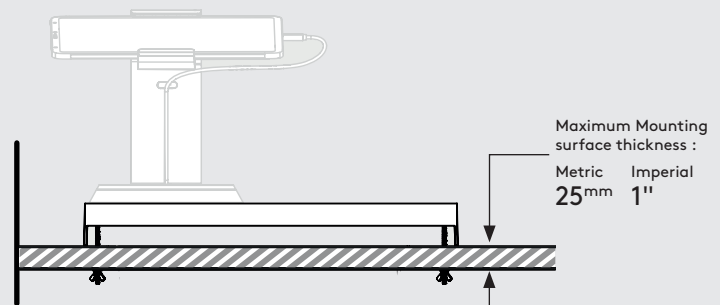

**Mounting:
Fixing from Below**