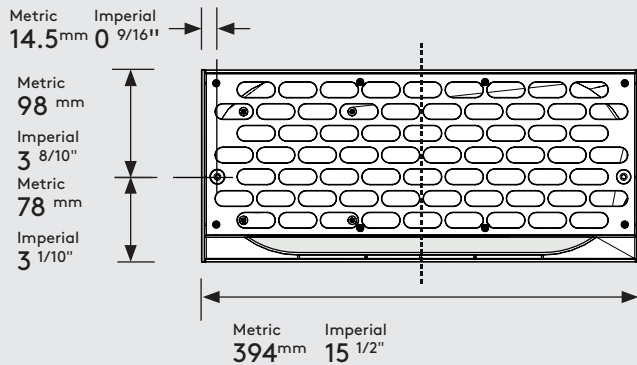

Product Data Sheet - Caddy

bouncepad®

Colour:

Dark Blue
Light Grey

Mounting:

Fixing from
Below

Packaged weight:

Caddy:
0.45kg

**Mounting:
Drilling Guide**

**Mounting:
Fixing from Below**

Parts in the Box