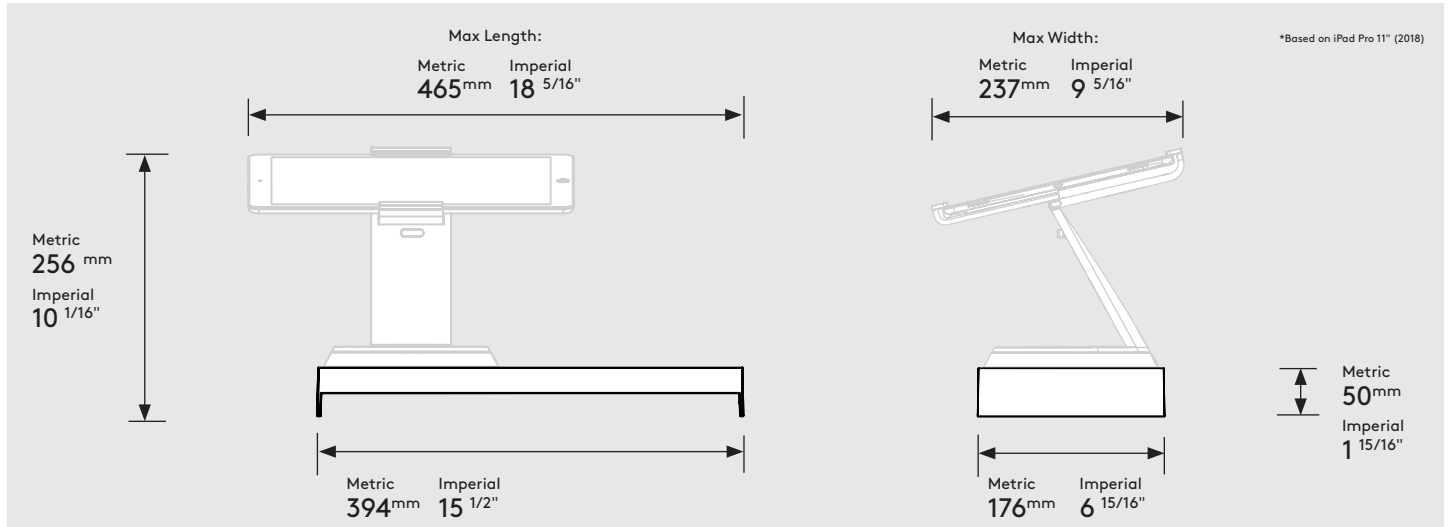

Product Data Sheet - Caddy

bouncepad®

Colour:

Dark Blue
Light Grey

Mounting:

Fixing from
Below

Packaged weight:

Caddy:
0.45kg

**Mounting:
Drilling Guide**

**Mounting:
Fixing from Below**

Parts in the Box