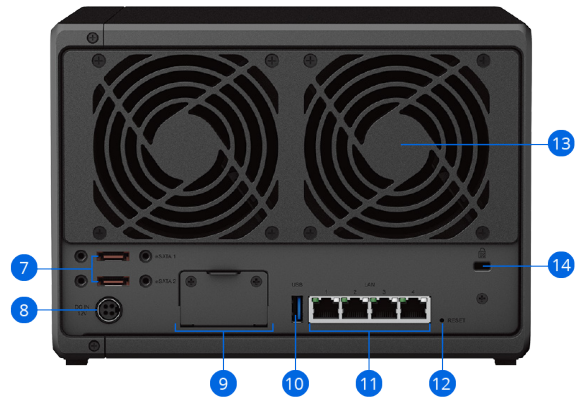

Hardware Overview

Front

Rear

1	Status Indicator	2	Drive Status Indicators	3	Drive Tray Locks	4	USB 3.2 Gen 1 Port
5	Power Button and Indicator	6	Drive Trays	7	Expansion Ports	8	Power Port
9	Network Upgrade Slot	10	USB 3.2 Gen 1 Port	11	1GbE RJ-45 Ports	12	Reset Button
13	Fans	14	Kensington Security Slot				