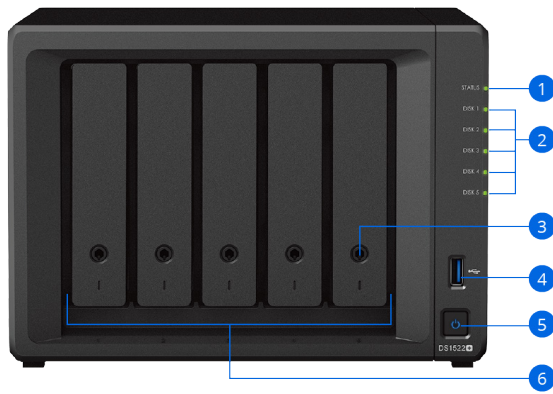

Hardware Overview

Front