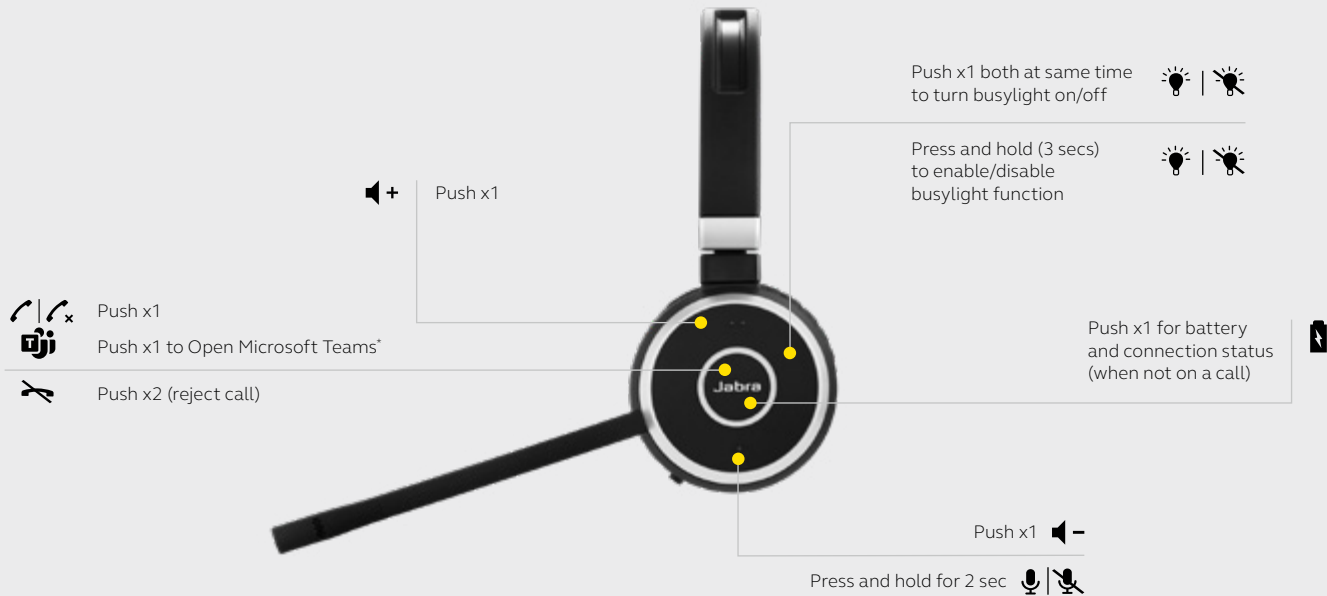

HOW TO START AND PAIR

HOW TO CHARGE

Charge with either the optional charging stand accessory or the supplied USB charging cable.

Full charge time **120** mins.
Up to 14 hours of battery.

HOW TO USE

	FEATURES	BENEFITS	
Connectivity	Computer	Jabra Link 390 Bluetooth® USB-A adapter. Up to 30m/100ft wireless range to your computer.	
	USB cable	Plug-and-play connectivity to computer	
	Dual Bluetooth connectivity	Connect two Bluetooth enabled devices at the same time, including mobile device and computer	
	Certifications	Certified for Microsoft Teams*, Cisco and more	
	Multiple device pairing	Pair up to 8 devices, Two simultaneous connections	
Audio	Microphone	State-of-the-art noise-cancelling microphone eliminates background noise	
	HiFi Audio	HiFi audio streaming	
	Software integration	Additional features available via Jabra Xpress and Jabra Direct	
	Ease of use	Talk time	Up to 14 hours
		Busylight	Integrated busylight acting as a 'do not disturb' sign and protecting your focus
All day comfort		Leather feel ear cushions and an on-ear wearing style for all-day comfort	
Optional charging stand		Easy charging and docking comes with an optional charging stand to eliminate battery concerns	
Discreet boomarm		Boom arm can be clipped into the headband when not on calls	
Variants	Music controls	Speaker volume up/down on headset	
	Call management	Answer/reject calls; increase/decrease speaker volume; mute	
	UC and MS variants	Choose from UC or MS Teams variants	
Compatibility	Leading UC vendors and Microsoft Teams*		