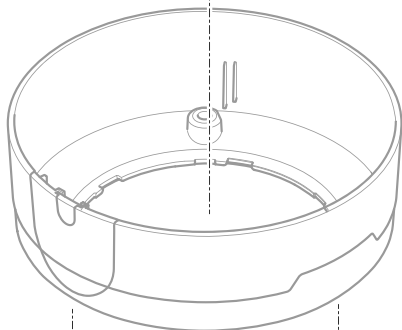

AXIS TP3906 Microphone Kit

Installation Guide

AXIS TP3906 Microphone Kit

1x

1x

1.1

4x  TR20

1.2

1.3

1.4

2.1

2.2

2.3

2.4

2.5

2.6