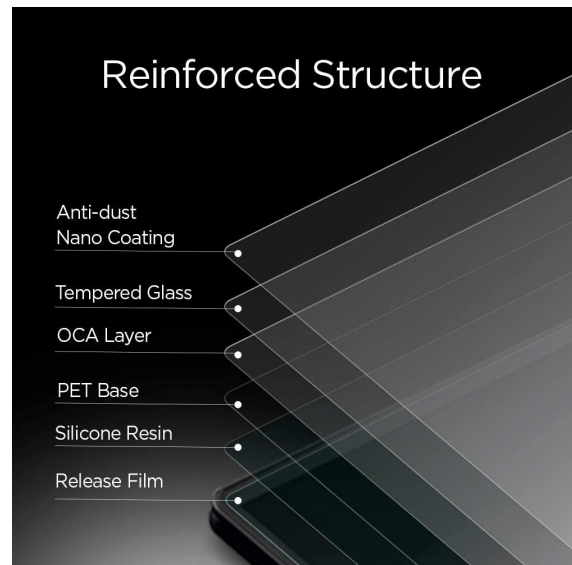

Samsung Galaxy Tab Active4 Pro Solution Suite

Tempered Glass Screen Protection

Custom fit, laser cut tempered glass protectors provide additional defense against scratching and impact for the Samsung Galaxy Tab Active4 Pro. 9H hardness protects the display glass from scratching. High optical clarity and anti-smudge coating delivers a clear viewing experience.

Fieldmate Part#: INF-SG-SAM-TABA4PRO

List Price: $29.99

Accommodates: Tab Active Pro and Active 4 Pro