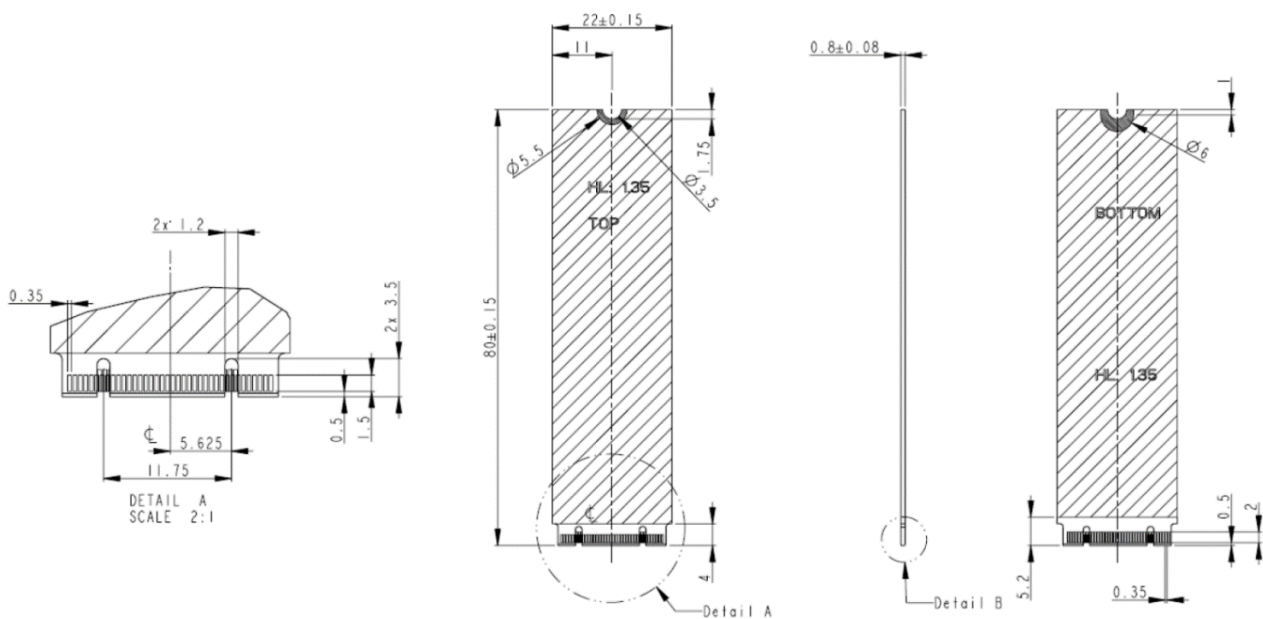

Specifications

- Capacity: 120GB / 240GB / 256GB / 480GB / 512GB / 1TB
- NAND Flash: 3D NAND
- Interface: SATA 6Gb/s (SATA III)
- Form Factor: M.2 2280
- MTBF: 2,000,000 hours
- Weight: 7g
- Dimensions (L x W x H): 80 x 22 x 3.5mm
- Operating Temperature: 0°C-70°C
- Shock Resistance: 1500G/0.5ms
- Error Correction: LDPC ECC
- Warranty: 3-year limited warranty

Performance

Capacity	ATTO		CDM-QD32		AS SSD		CDM-Random 4K		TBW
	Seq. Read (MB/s)	Seq. Write (MB/s)	Seq. Read (MB/s)	Seq. Write (MB/s)	Seq. Read (MB/s)	Seq. Write (MB/s)	Read (IOPS)	Write (IOPS)	
120GB	550	410	550	410	520	380	60K	40K	70TB
240GB	550	500	550	500	520	460	80K	60K	140TB
256GB	550	500	550	500	520	460	80K	60K	140TB
480GB	550	510	550	510	520	460	80K	60K	210TB
512GB	550	510	550	510	520	460	80K	60K	210TB
1TB	550	510	550	510	520	460	80K	60K	420TB

*Performance may vary based on SSD capacity, hardware test platform, test software, operating system, and other system variables

Schematics