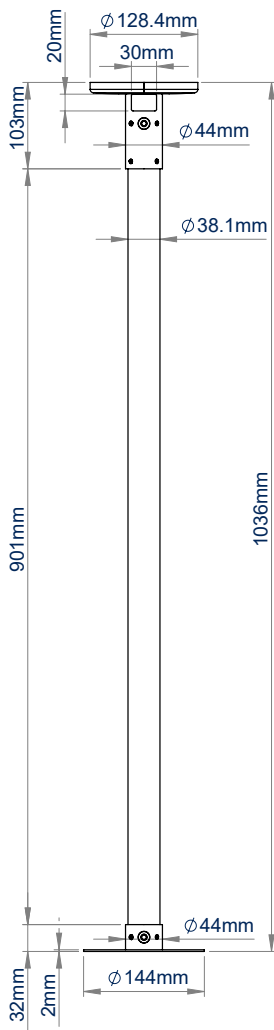

BT5960 FD100
FRONT VIEW