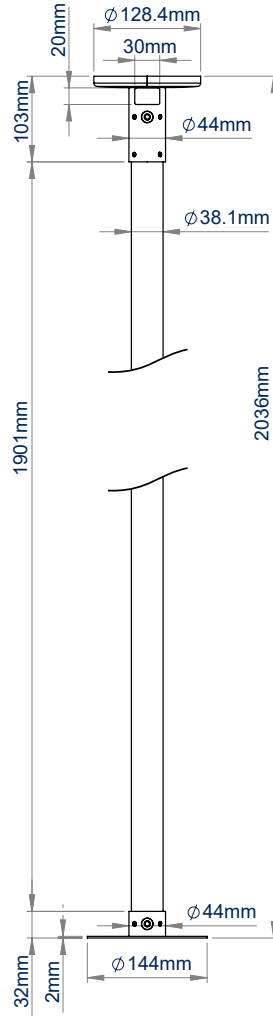

BT5960 FD200
FRONT VIEW