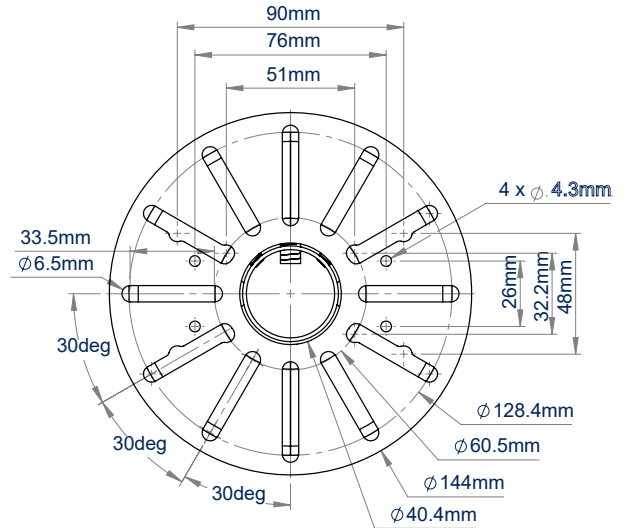

CCTV CAMERA MOUNT
BOTTOM VIEW

PACKING INFORMATION

COLOUR:	ORDER REF:	EAN CODE:
White	BT5960-FD100W	5019318304897
White	BT5960-FD200W	5019318304903