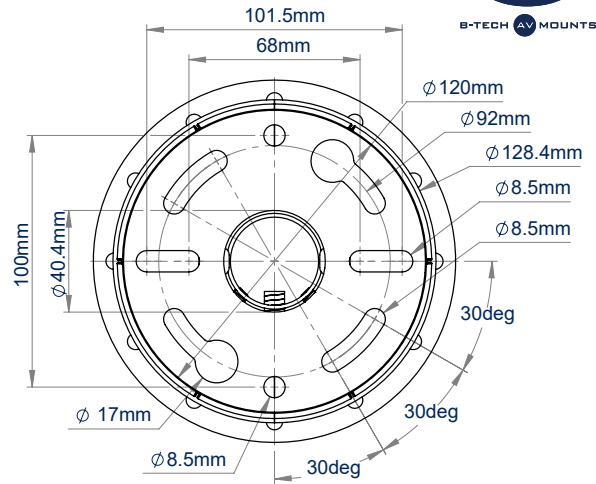

CEILING PLATE
TOP VIEW