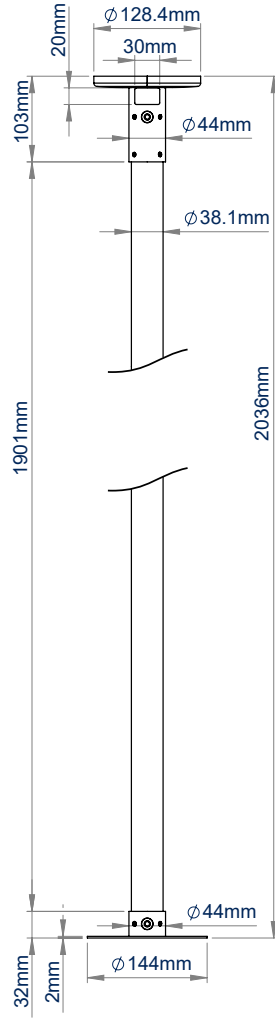

BT5960 FD200
FRONT VIEW