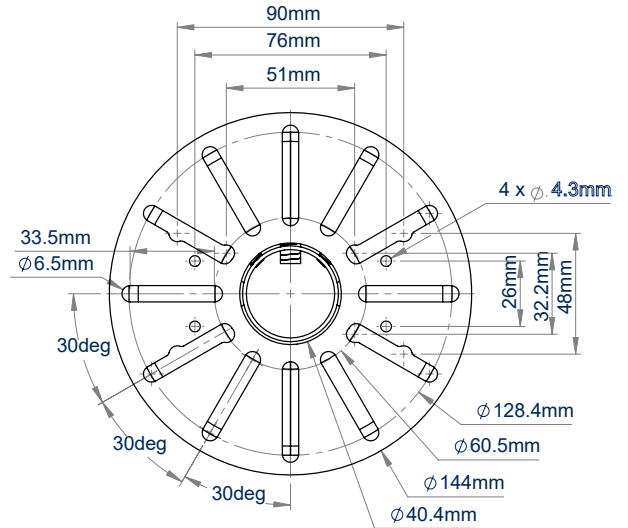

CCTV CAMERA MOUNT
BOTTOM VIEW

PACKING INFORMATION

COLOUR:	ORDER REF:	EAN CODE:
White	BT5960-FD100W	5019318304897
White	BT5960-FD200W	5019318304903

RELATED PRODUCTS

BT5961	BT5962	BT5963	BT5964

CCTV Security Mount
Mounts a large dome camera

CCTV Security Mount
Mounts a VESA 100 screen and a small-medium dome camera

CCTV Security Mount
Mounts a VESA 100 screen in a tilt position and a small-medium dome camera

CCTV Security Mount
Mounts a VESA 200 screen in a tilt position and a small-medium dome camera

SS-V2-BT5960-W-100821-EN