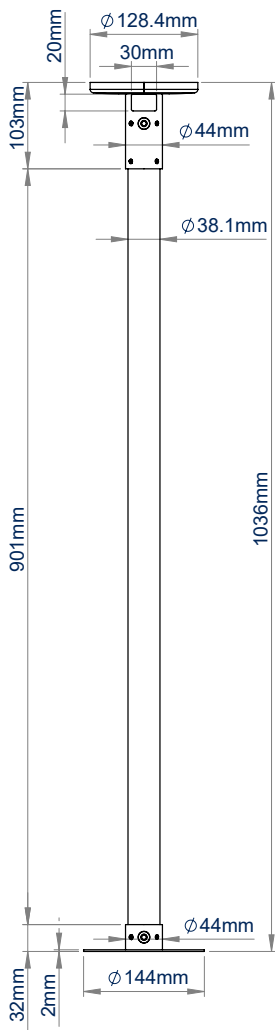

BT5960 FD100
FRONT VIEW