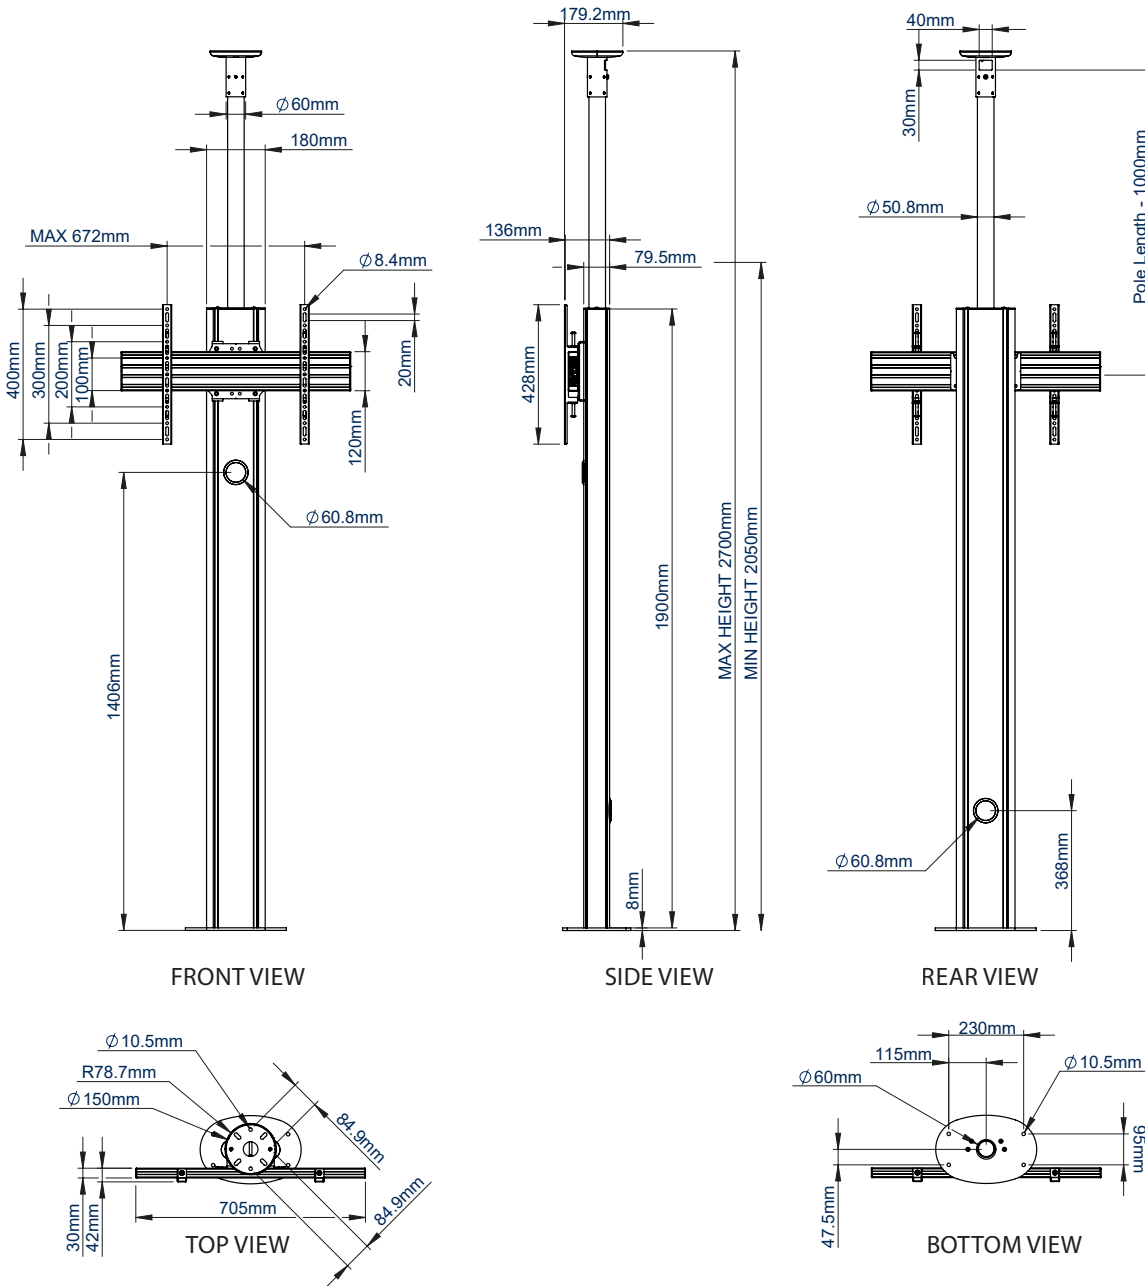

ORDER REFERENCE

COLOUR:	ORDER REF:	EAN CODE:
Black	BT8702/B	5019318303057
Silver & Black	BT8702/BS	5019318303064

ACCESSORIES & RELATED PRODUCTS

BT8390-SA	BT7863	BT7884	BT8701

Adjustable Accessory Mounting Arm
Ideal for VC cameras when used with BT7863

Small AV Accessory Shelf for use with BT8390-SA to mount VC cameras

Flip-Down AV Storage Tray designed to hold & hide AV accessories & power supplies

Premium Floor-To-Wall Single Screen UC Stand - 2M for screens up to 70"