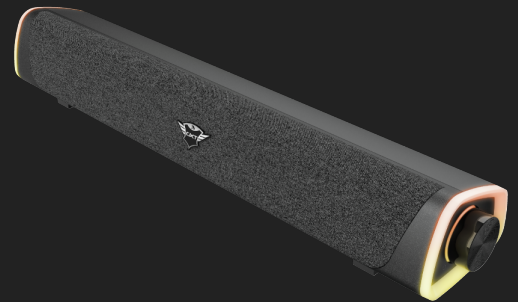

## RGB Illuminated Soundbar

RGB gaming soundbar with rainbow wave lighting and easy-to-reach volume control

### Key features

- Gaming soundbar (12W) to upgrade your gaming audio experience
- Slim, space-saving design easily fits below a TV or PC monitor
- Rainbow wave RGB lighting to match your setup
- Make quick volume adjustments whilst gaming with the large control dial
- Play music from your device with the analogue (3.5mm) input