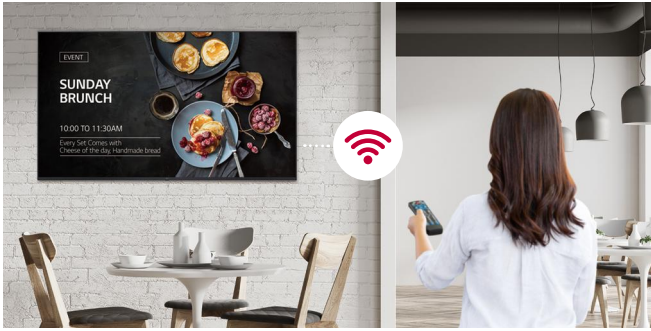

EASY CONTENT DISTRIBUTION & SW UPDATE

UL3J series features embedded Wi-Fi making it easy to distribute content wirelessly and update Firmware under the same network.