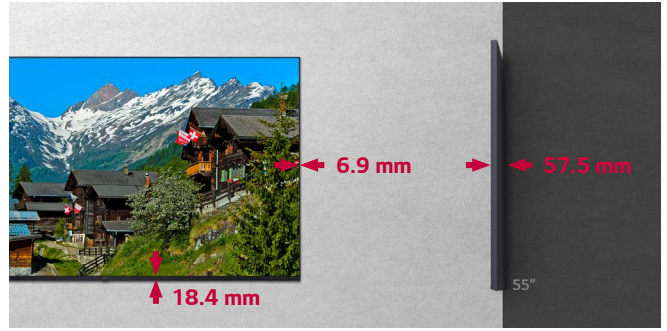

SOPHISTICATED SLIM DESIGN

This series is thin in bezel size and thickness*, which saves space and enables easy installation. In addition, it increases the immersive experience from the screen and provides a sophisticated design, improving the décor of the space where the product is installed.