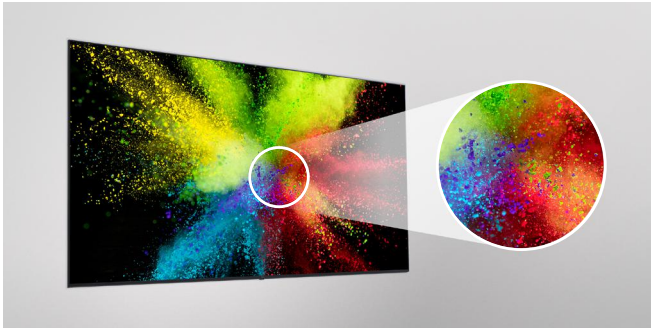

* Not available for Europe/CIS Region

SUPERB PICTURE QUALITY WITH ULTRA HD RESOLUTION

With the resolution of UHD, it makes the color and details of the contents vivid and realistic. In addition, the wide viewing angle applied with an IPS panel, provides clear contents.

SOPHISTICATED SLIM DESIGN

This series is thin in bezel size and thickness*, which saves space and enables easy installation. In addition, it increases the immersive experience from the screen and provides a sophisticated design, improving the décor of the space where the product is installed.