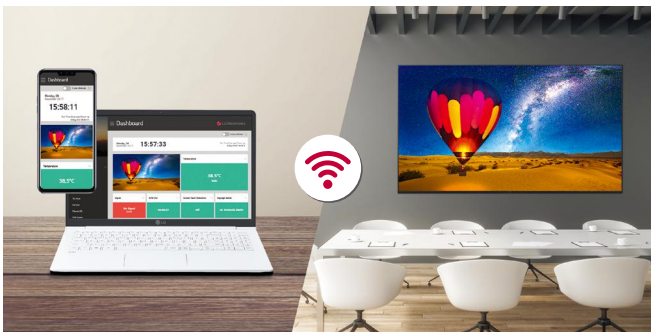

REMOTE MONITORING AND CONTROL

This web-based monitoring solution is user-friendly and allows the user to be at ease. It enables the user to have full access anywhere at anytime from their mobile phone & PC under network-accessible environment while having access to both current and past data. It allows the user to monitor the unit, make adjustments and control the unit remotely in real time.