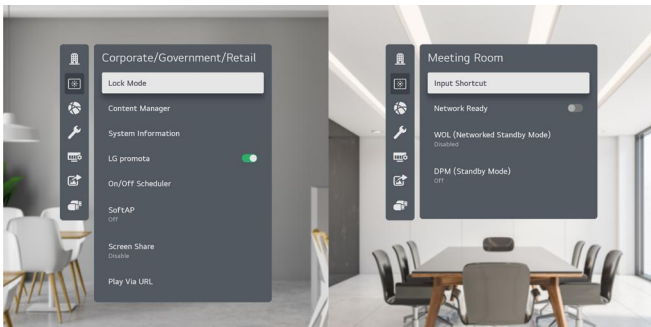

EASY MENU SETUP FOR VERTICAL NEEDS

UL3J series increases users' convenience by organizing frequently used menus* by industry.

* Pre-set Support Vertical : Corporate / Government / Retail, Meeting room