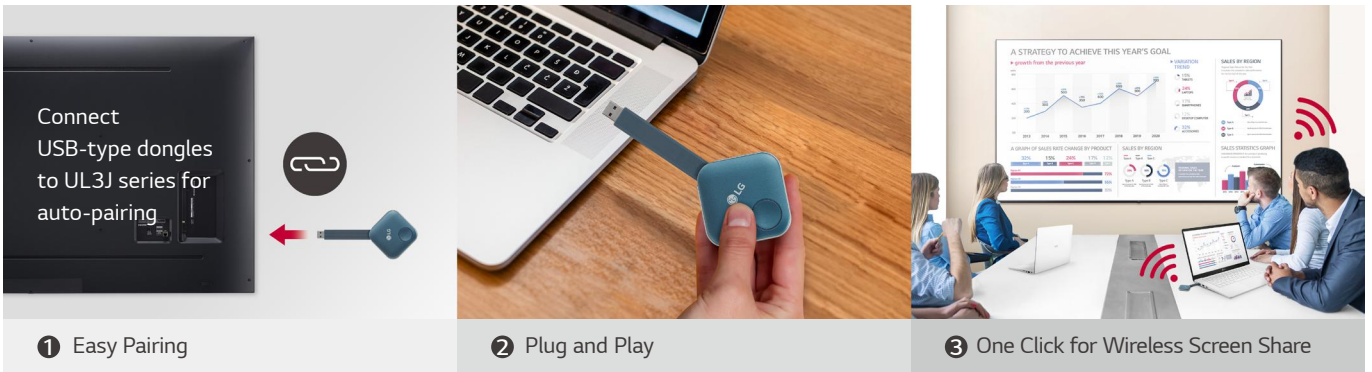

LG's WIRELESS SCREEN SHARING SOLUTION, LG One:Quick^lShare

LG One:Quick Share is a wireless screen sharing solution available through the UL3J series, USB transmission unit, and its app. You can simply share personal PC screen to the display with it's USB dongle button and embedded Wi-Fi*, and can adjust the basic setting values (volume, picture mode, auto bright, etc.) of the connected display without a remote control. Also, the Office Meeting Mode** helps you to display the agenda, note before the meeting starts.

- Users need to set up Soft AP enabled at Network Menu of the Signage.
- ** Users can enable Office Meeting Mode at EZ Setting Menu of the Signage.
- *** LG One:Quick Share needs to be purchased separately.