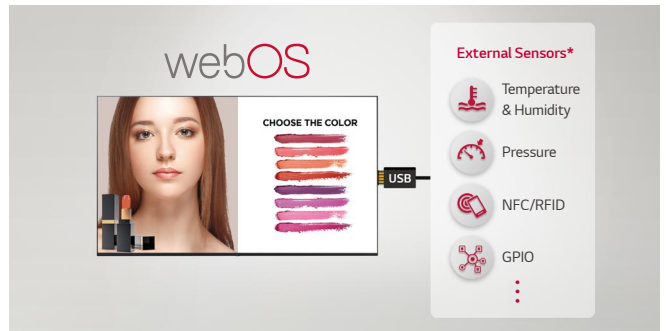

VARIOUS SENSOR CONNECTION

LG webOS smart signage platform helps to easily provide value-added solutions* by supporting simple connections with external sensors** such as GPIO, NFC/RFID, temperature sensors, etc., via USB plug-in.

* e.g. showing specific promotional information according to weather change to store visitors
** External sensors need to be purchased separately and tested for compatibility with webOS platform.