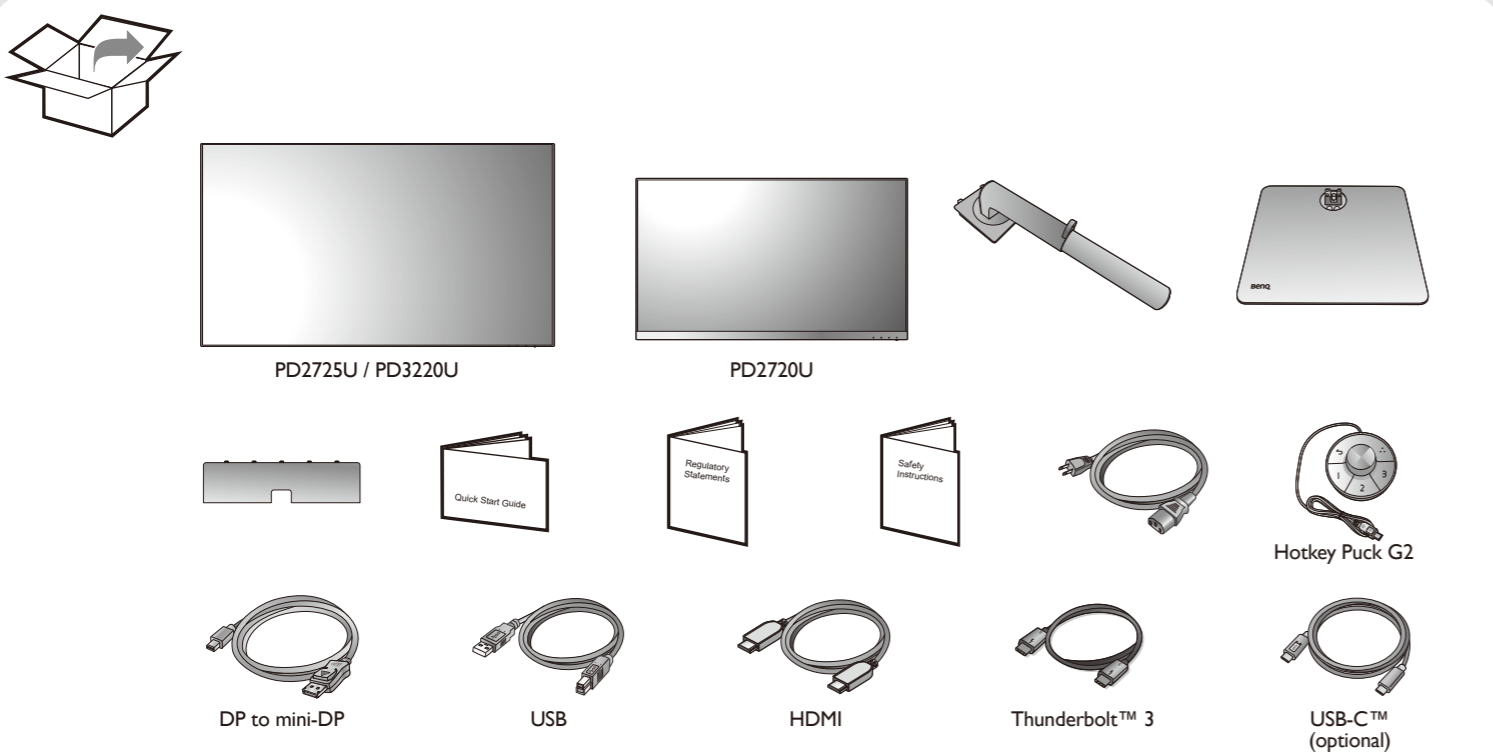

LCD Monitor Quick Start Guide

DesignVue Designer Monitor | PD Series

AQCOLOR
Colors You Can Trust

DN:PD20U-EQ-V1

© 2020 BenQ Corporation. All rights reserved. Rights of modification reserved.

0-40°C 10-90% 0-3000m

-20-60°C 10-60% 0-12000m

ecoFACTS
csr.BenQ.com

HDMI
HIGH-DEFINITION MULTIMEDIA INTERFACE
(For models with HDMI inputs)

P/N: 4J.XXXXX.XXX