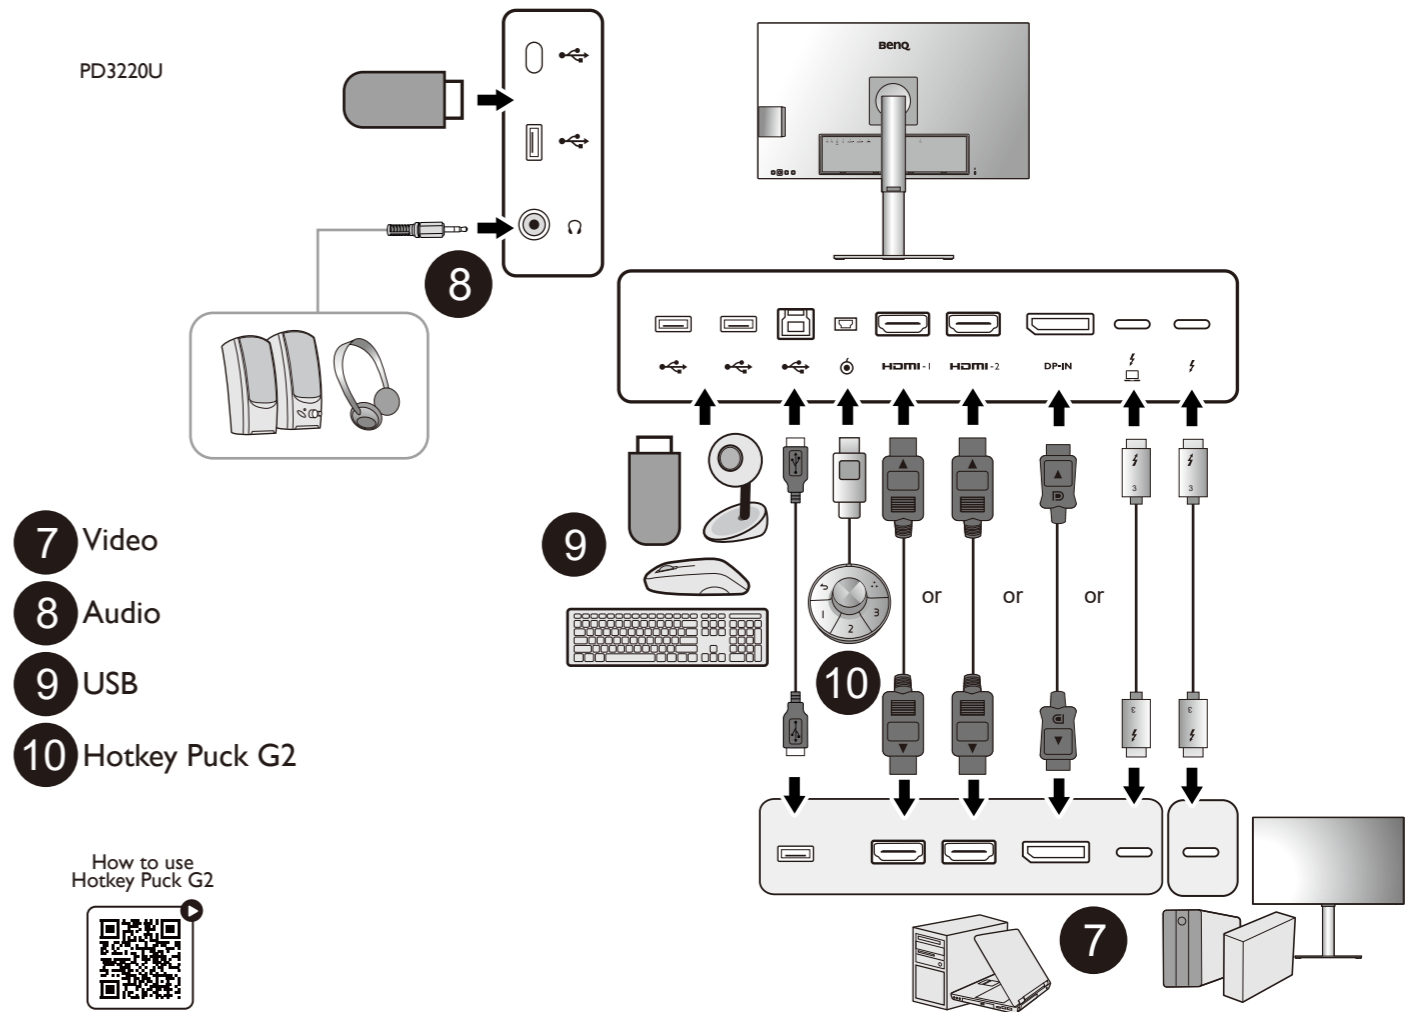

LCD Monitor Quick Start Guide

DesignVue Designer Monitor | PD Series

AQCOLOR
Colors You Can Trust

DN:PD20U-EQ-V1

© 2020 BenQ Corporation. All rights reserved. Rights of modification reserved.

0-40°C 10-90% 0-3000m

-20-60°C 10-60% 0-12000m

ecoFACTS
csr.BenQ.com

HDMI
HIGH-DEFINITION MULTIMEDIA INTERFACE
(For models with HDMI inputs)

P/N: 4J.XXXXX.XXX