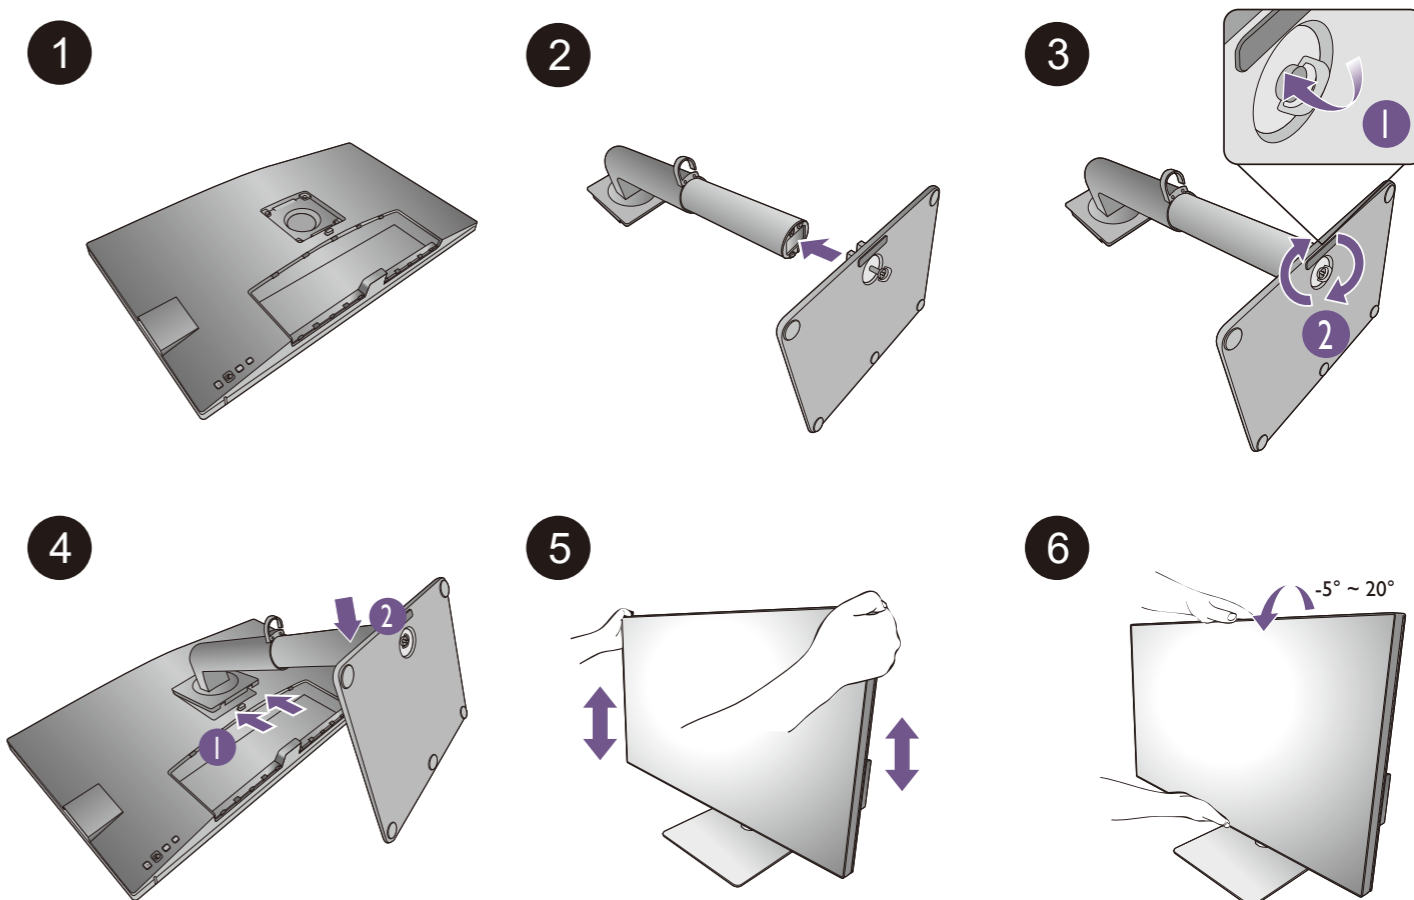

LCD Monitor Quick Start Guide

DesignVue Designer Monitor | PD Series

AQCOLOR
Colors You Can Trust

DN:PD20U-EQ-V1

© 2020 BenQ Corporation. All rights reserved. Rights of modification reserved.

0-40°C 10-90% 0-3000m

-20-60°C 10-60% 0-12000m

ecoFACTS
csr.BenQ.com

HDMI
HIGH-DEFINITION MULTIMEDIA INTERFACE
(For models with HDMI inputs)

P/N: 4J.XXXXX.XXX