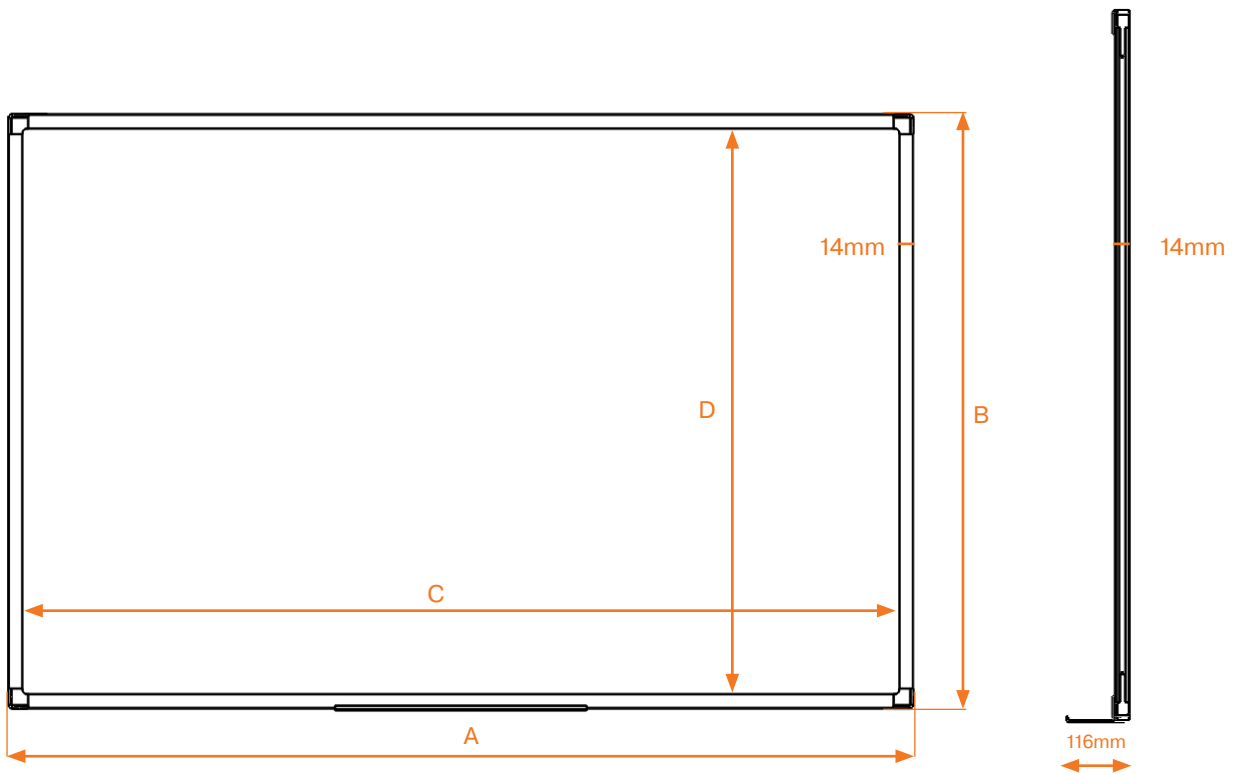

# Essence Whiteboards & Notice Boards

Product	Skus
Whiteboard Essence Enamel 600x450mm	1915445
Whiteboard Essence Enamel 900x600mm	1915451
Whiteboard Essence Enamel 1200x900mm	1915453
Whiteboard Essence Enamel 1500x1000mm	1915475
Whiteboard Essence Enamel 1500x1200mm	1915446
Whiteboard Essence Enamel 1800x1200mm	1915447
Whiteboard Essence Enamel 2400x1200mm	1915448
Whiteboard Essence Steel 600x450mm	1905209
Whiteboard Essence Steel 900x600mm	1905210
Whiteboard Essence Steel 1200x900mm	1905211
Whiteboard Essence Steel 1200x1200mm	1915449
Whiteboard Essence Steel 1500x1000mm	1905212
Whiteboard Essence Steel 1500x1200mm	1915487
Whiteboard Essence Steel 1800x900mm	1915450
Whiteboard Essence Steel 1800x1200mm	1905213
Whiteboard Essence Steel 2400x1200mm	1905214
Whiteboard Essence Melamine 600x450mm	1915269
Whiteboard Essence Melamine 900x600mm	1915270
Whiteboard Essence Melamine 1200x900mm	1915271
Whiteboard Essence Melamine 1200x1200mm	1915452
Whiteboard Essence Melamine 1500x1000mm	1915207
Whiteboard Essence Melamine 1500x1200mm	1915208
Whiteboard Essence Melamine 1800x1200mm	1915486
Whiteboard Essence Melamine 2400x1200mm	1915223

# Essence Whiteboards & Notice Boards

mm (+/- 2mm)				
Size	A	B	C	D
600x450mm	595	438	566	409
900x600mm	898	589	869	560
1200x900mm	1200	892	1171	863
1200x1200mm	1196	1196	1167	1167
1500x1000mm	1503	993	1474	964
1500x1200mm	1503	1194	1474	1165
1800x900mm	1805	892	1776	863
1800x1200mm	1805	1194	1776	1165
2000x1000mm	2001	989	1972	960
2400x1200mm	2410	1194	2381	1165