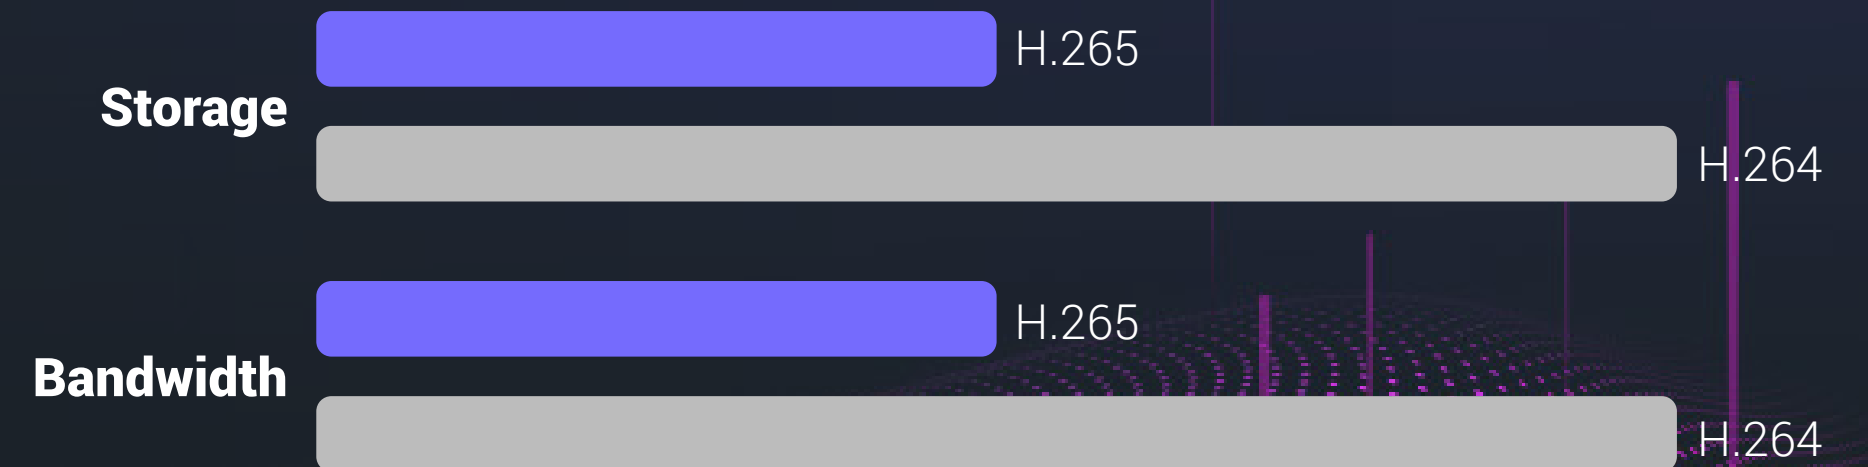

H.265 video technology.

The C8C features the advanced H.265 video compression technology, achieving better video quality with only half the bandwidth and half the storage space of the previous video compression standard (H.264).