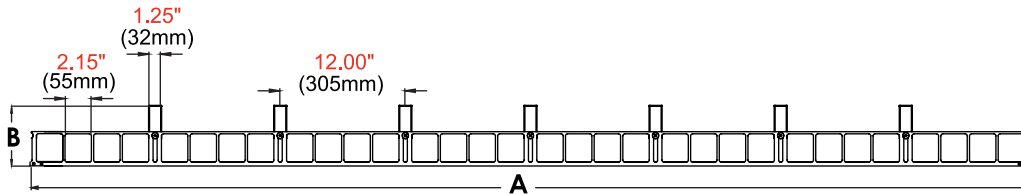

* Customer is responsible for making sure the ventilation selected is right for their video wall requirements.

Visit Peerless-AV.com/SEAMLESS to get your project started!

Product Specifications

	DIMENSIONS (W x H x D)	PRODUCT WEIGHT	FINISH	AVAILABLE COLORS
DS-LEDTK-C	Corner: 1.5" x 2.9" x 2.9" (38 x 74 x 74mm)	Corner: 4.0lb (1.8kg)	Powder Coat	Magic Black II
DS-LEDTK-5S	5' Solid: 1.5" x 3.5-5.9" x 60" (38 x 89-150 x 1524mm)	5' Solid: 7.3lb (3.3kg)		
DS-LEDTK-6S	6' Solid: 1.5" x 3.5-5.9" x 72" (38 x 89-150 x 1829mm)	6' Solid: 8.7lb (4.0kg)		
DS-LEDTK-8S	8' Solid: 1.5" x 3.5-5.9" x 96" (38 x 89-150 x 2438mm)	8' Solid: 11.6lb (5.3kg)		
DS-LEDTK-5V	5' Vented: 1.5" x 3.5-5.9" x 60" (38 x 89-150 x 1524mm)	5' Vented: 5.8lb (2.6kg)		
DS-LEDTK-6V	6' Vented: 1.5" x 3.5-5.9" x 72" (38 x 89-150 x 1829mm)	6' Vented: 6.2lb (2.8kg)		
DS-LEDTK-8V	8' Vented: 1.5" x 3.5-5.9" x 96" (38 x 89-150 x 2438mm)	8' Vented: 7.7lb (3.5kg)		

Package Specifications

	PACKAGE SIZE (Cardboard Tube)	PACKAGE SHIP WEIGHT	PACKAGE UPC CODE	PACKAGE CONTENTS	UNITS IN PACKAGE
DS-LEDTK-C	Corner: 5.25" x 20.0" (133 x 508mm)	Corner: 5.0lb (2.3kg)	735029338888	Trim and Corner Kit	1 Kit
DS-LEDTK-5S	5' Solid: 5.25" x 63.5" (133 x 1612mm)	5' Solid: 8.7lb (4.0kg)	735029338802		
DS-LEDTK-6S	6' Solid: 5.25" x 75.5" (133 x 1917mm)	6' Solid: 10.8lb (4.9kg)	735029338826		
DS-LEDTK-8S	8' Solid: 5.25" x 99.5" (133 x 2527mm)	8' Solid: 14.5lb (6.6kg)	735029338833		
DS-LEDTK-5V	5' Vented: 5.25" x 81.5" (133 x 2070mm)	5' Vented: 8.0lb (3.6kg)	735029338819		
DS-LEDTK-6V	6' Vented: 5.25" x 85.0" (133 x 2159mm)	6' Vented: 8.4lb (3.8kg)	735029338864		
DS-LEDTK-8V	8' Vented: 5.25" x 113.0" (133 x 2870mm)	8' Vented: 11.5lb (5.2kg)	735029338871		

All dimensions = inch (mm)

DIMENSION "A"	DIMENSION "B"
5 ft	3.5" - 5.9"
6 ft	
8 ft	

DIMENSION "A"	DIMENSION "B"
1524mm	89 - 150mm
1829mm	
2438mm	

CORNER CAPS

DETAIL

VENTED TOP VIEW

SOLID TOP VIEW

Architect Specifications