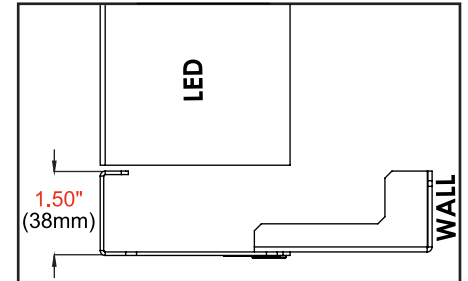

* Customer is responsible for making sure the ventilation selected is right for their video wall requirements.

Visit Peerless-AV.com/SEAMLESS to get your project started!

Product Specifications

	DIMENSIONS (W x H x D)	PRODUCT WEIGHT	FINISH	AVAILABLE COLORS
DS-LEDTK-C	Corner: 1.5" x 2.9" x 2.9" (38 x 74 x 74mm)	Corner: 4.0lb (1.8kg)	Powder Coat	Magic Black II
DS-LEDTK-5S	5' Solid: 1.5" x 3.5-5.9" x 60" (38 x 89-150 x 1524mm)	5' Solid: 7.3lb (3.3kg)		
DS-LEDTK-6S	6' Solid: 1.5" x 3.5-5.9" x 72" (38 x 89-150 x 1829mm)	6' Solid: 8.7lb (4.0kg)		
DS-LEDTK-8S	8' Solid: 1.5" x 3.5-5.9" x 96" (38 x 89-150 x 2438mm)	8' Solid: 11.6lb (5.3kg)		
DS-LEDTK-5V	5' Vented: 1.5" x 3.5-5.9" x 60" (38 x 89-150 x 1524mm)	5' Vented: 5.8lb (2.6kg)		
DS-LEDTK-6V	6' Vented: 1.5" x 3.5-5.9" x 72" (38 x 89-150 x 1829mm)	6' Vented: 6.2lb (2.8kg)		
DS-LEDTK-8V	8' Vented: 1.5" x 3.5-5.9" x 96" (38 x 89-150 x 2438mm)	8' Vented: 7.7lb (3.5kg)		

Package Specifications

	PACKAGE SIZE (Cardboard Tube)	PACKAGE SHIP WEIGHT	PACKAGE UPC CODE	PACKAGE CONTENTS	UNITS IN PACKAGE
DS-LEDTK-C	Corner: 5.25" x 20.0" (133 x 508mm)	Corner: 5.0lb (2.3kg)	735029338888	Trim and Corner Kit	1 Kit
DS-LEDTK-5S	5' Solid: 5.25" x 63.5" (133 x 1612mm)	5' Solid: 8.7lb (4.0kg)	735029338802		
DS-LEDTK-6S	6' Solid: 5.25" x 75.5" (133 x 1917mm)	6' Solid: 10.8lb (4.9kg)	735029338826		
DS-LEDTK-8S	8' Solid: 5.25" x 99.5" (133 x 2527mm)	8' Solid: 14.5lb (6.6kg)	735029338833		
DS-LEDTK-5V	5' Vented: 5.25" x 81.5" (133 x 2070mm)	5' Vented: 8.0lb (3.6kg)	735029338819		
DS-LEDTK-6V	6' Vented: 5.25" x 85.0" (133 x 2159mm)	6' Vented: 8.4lb (3.8kg)	735029338864		
DS-LEDTK-8V	8' Vented: 5.25" x 113.0" (133 x 2870mm)	8' Vented: 11.5lb (5.2kg)	735029338871		

All dimensions = inch (mm)

DIMENSION "A"	DIMENSION "B"
5 ft	3.5" - 5.9"
6 ft	
8 ft	

DIMENSION "A"	DIMENSION "B"
1524mm	89 - 150mm
1829mm	
2438mm	

CORNER CAPS

DETAIL

VENTED TOP VIEW

SOLID TOP VIEW

Architect Specifications