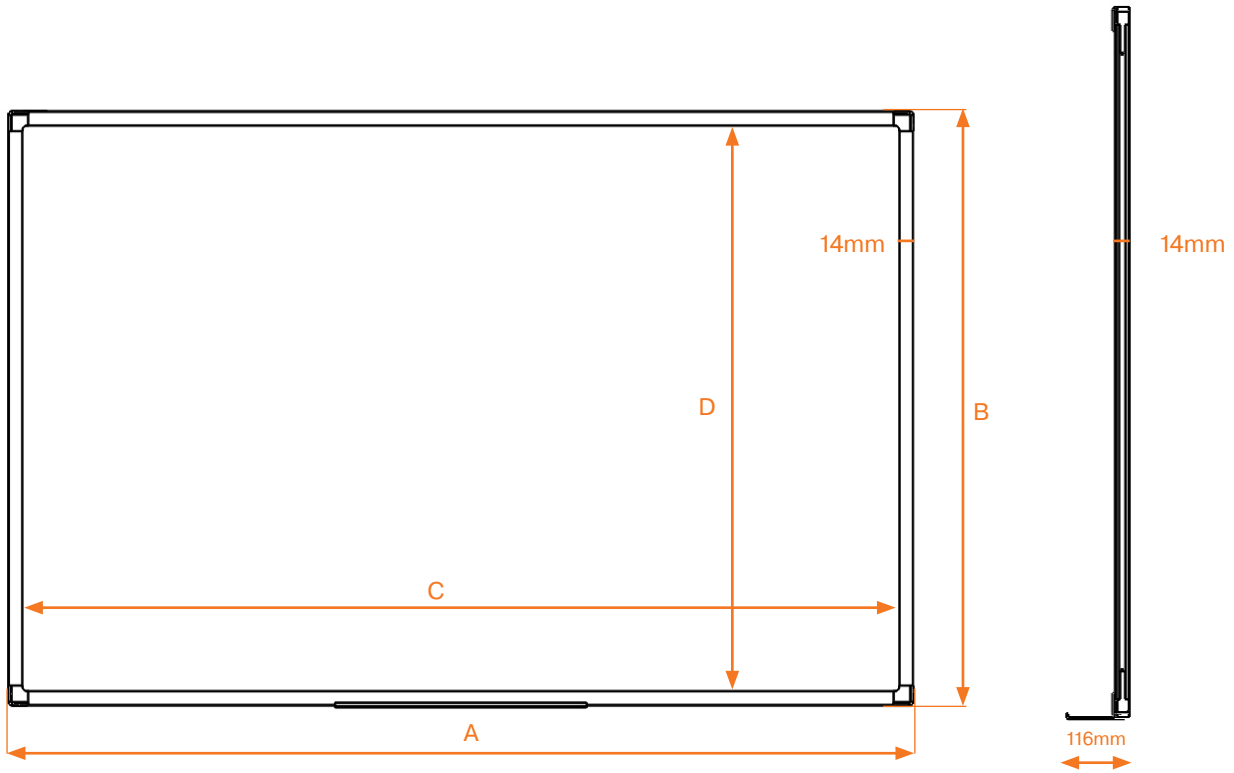

Essence Whiteboards & Notice Boards

Product	Skus
Whiteboard Essence Enamel 600x450mm	1915445
Whiteboard Essence Enamel 900x600mm	1915451
Whiteboard Essence Enamel 1200x900mm	1915453
Whiteboard Essence Enamel 1500x1000mm	1915475
Whiteboard Essence Enamel 1500x1200mm	1915446
Whiteboard Essence Enamel 1800x1200mm	1915447
Whiteboard Essence Enamel 2400x1200mm	1915448
Whiteboard Essence Steel 600x450mm	1905209
Whiteboard Essence Steel 900x600mm	1905210
Whiteboard Essence Steel 1200x900mm	1905211
Whiteboard Essence Steel 1200x1200mm	1915449
Whiteboard Essence Steel 1500x1000mm	1905212
Whiteboard Essence Steel 1500x1200mm	1915487
Whiteboard Essence Steel 1800x900mm	1915450
Whiteboard Essence Steel 1800x1200mm	1905213
Whiteboard Essence Steel 2400x1200mm	1905214
Whiteboard Essence Melamine 600x450mm	1915269
Whiteboard Essence Melamine 900x600mm	1915270
Whiteboard Essence Melamine 1200x900mm	1915271
Whiteboard Essence Melamine 1200x1200mm	1915452
Whiteboard Essence Melamine 1500x1000mm	1915207
Whiteboard Essence Melamine 1500x1200mm	1915208
Whiteboard Essence Melamine 1800x1200mm	1915486
Whiteboard Essence Melamine 2400x1200mm	1915223

Essence Whiteboards & Notice Boards

mm (+/- 2mm)				
Size	A	B	C	D
600x450mm	595	438	566	409
900x600mm	898	589	869	560
1200x900mm	1200	892	1171	863
1200x1200mm	1196	1196	1167	1167
1500x1000mm	1503	993	1474	964
1500x1200mm	1503	1194	1474	1165
1800x900mm	1805	892	1776	863
1800x1200mm	1805	1194	1776	1165
2000x1000mm	2001	989	1972	960
2400x1200mm	2410	1194	2381	1165