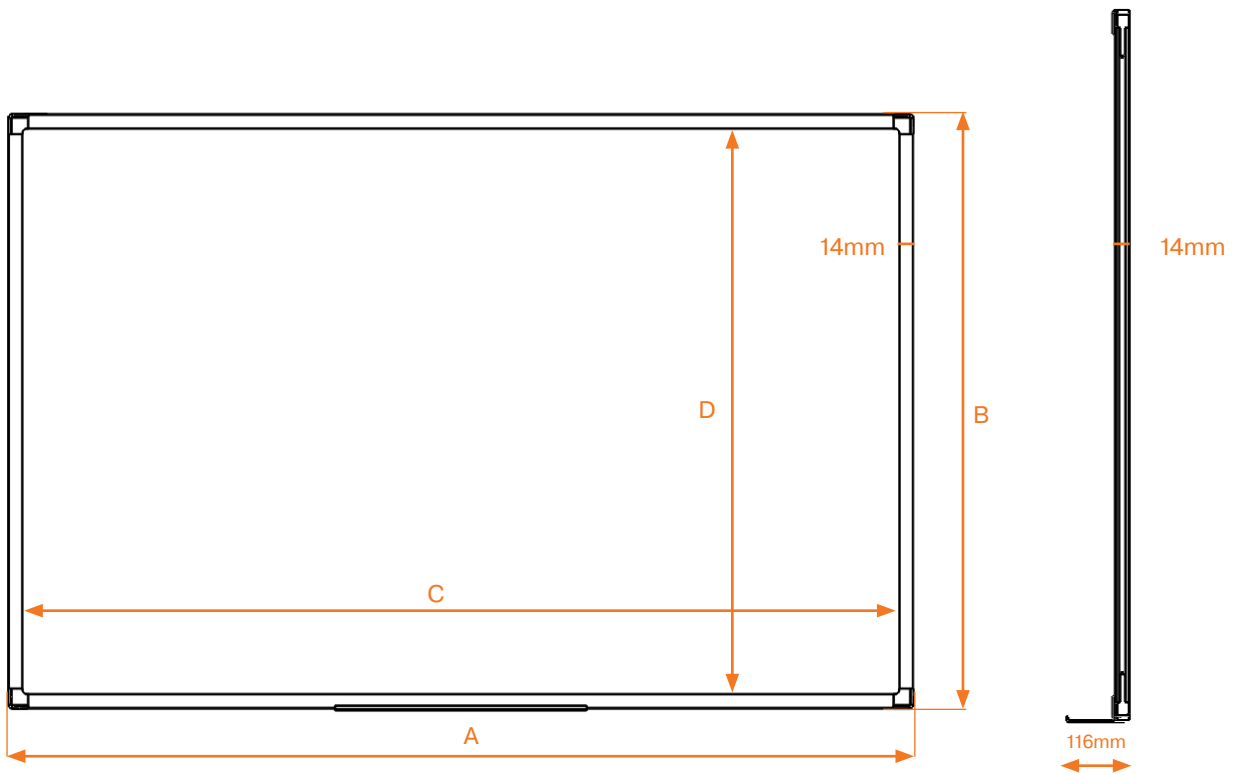

Essence Whiteboards & Notice Boards

| Product | Skus |
|---|---------|
| Whiteboard Essence Enamel 600x450mm | 1915445 |
| Whiteboard Essence Enamel 900x600mm | 1915451 |
| Whiteboard Essence Enamel 1200x900mm | 1915453 |
| Whiteboard Essence Enamel 1500x1000mm | 1915475 |
| Whiteboard Essence Enamel 1500x1200mm | 1915446 |
| Whiteboard Essence Enamel 1800x1200mm | 1915447 |
| Whiteboard Essence Enamel 2400x1200mm | 1915448 |
| Whiteboard Essence Steel 600x450mm | 1905209 |
| Whiteboard Essence Steel 900x600mm | 1905210 |
| Whiteboard Essence Steel 1200x900mm | 1905211 |
| Whiteboard Essence Steel 1200x1200mm | 1915449 |
| Whiteboard Essence Steel 1500x1000mm | 1905212 |
| Whiteboard Essence Steel 1500x1200mm | 1915487 |
| Whiteboard Essence Steel 1800x900mm | 1915450 |
| Whiteboard Essence Steel 1800x1200mm | 1905213 |
| Whiteboard Essence Steel 2400x1200mm | 1905214 |
| Whiteboard Essence Melamine 600x450mm | 1915269 |
| Whiteboard Essence Melamine 900x600mm | 1915270 |
| Whiteboard Essence Melamine 1200x900mm | 1915271 |
| Whiteboard Essence Melamine 1200x1200mm | 1915452 |
| Whiteboard Essence Melamine 1500x1000mm | 1915207 |
| Whiteboard Essence Melamine 1500x1200mm | 1915208 |
| Whiteboard Essence Melamine 1800x1200mm | 1915486 |
| Whiteboard Essence Melamine 2400x1200mm | 1915223 |

Essence Whiteboards & Notice Boards

| mm (+/- 2mm) | | | | |
|--------------|------|------|------|------|
| Size | A | B | C | D |
| 600x450mm | 595 | 438 | 566 | 409 |
| 900x600mm | 898 | 589 | 869 | 560 |
| 1200x900mm | 1200 | 892 | 1171 | 863 |
| 1200x1200mm | 1196 | 1196 | 1167 | 1167 |
| 1500x1000mm | 1503 | 993 | 1474 | 964 |
| 1500x1200mm | 1503 | 1194 | 1474 | 1165 |
| 1800x900mm | 1805 | 892 | 1776 | 863 |
| 1800x1200mm | 1805 | 1194 | 1776 | 1165 |
| 2000x1000mm | 2001 | 989 | 1972 | 960 |
| 2400x1200mm | 2410 | 1194 | 2381 | 1165 |