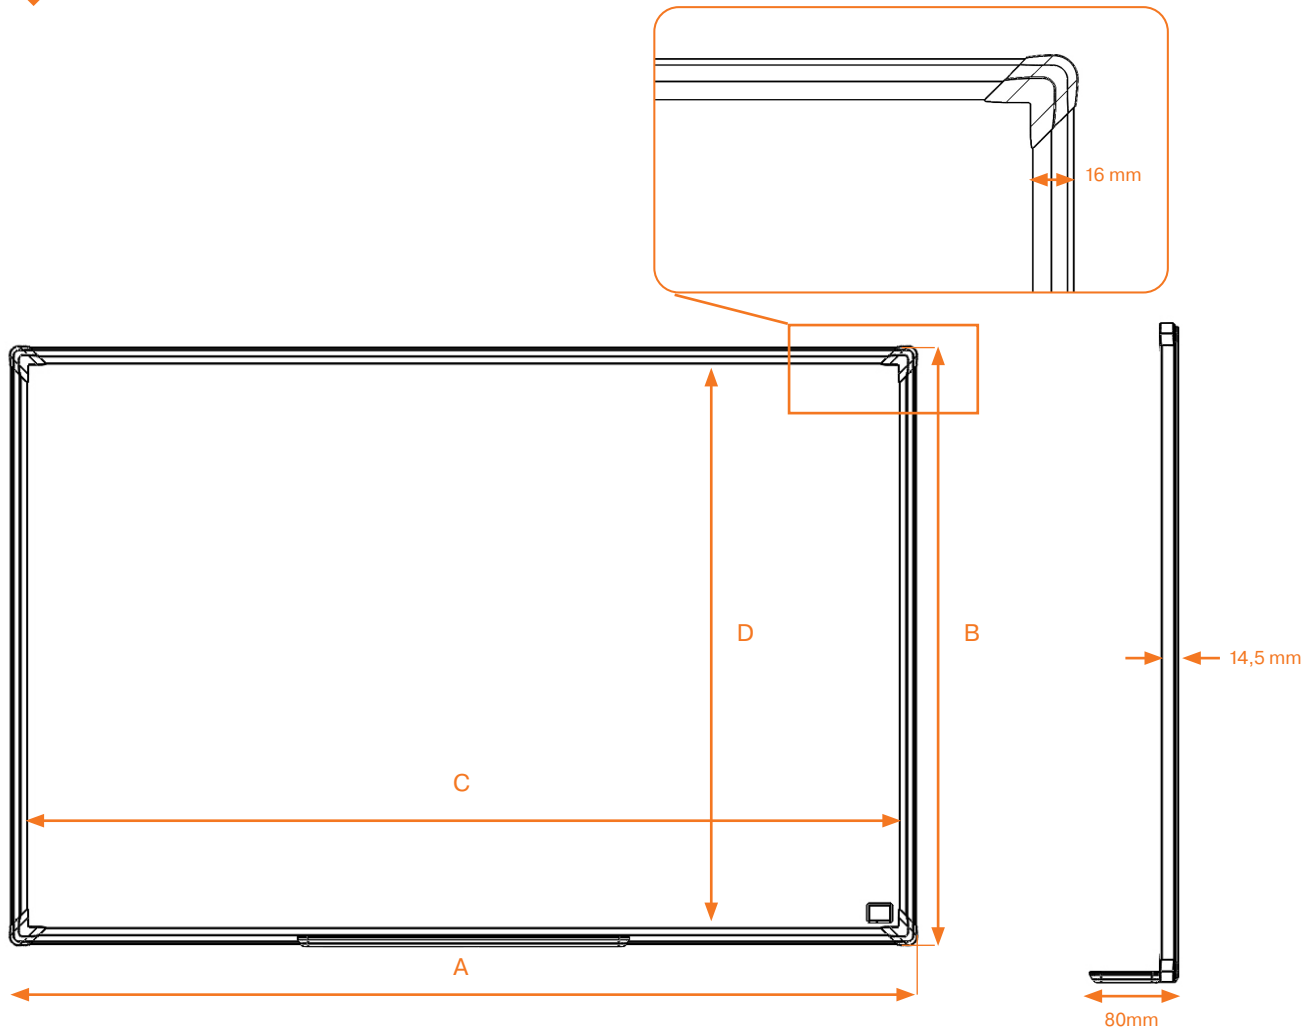

Premium Plus Whiteboards & Notice Boards

	mm (+/- 2mm)			
Size	A	B	C	D
600x450	600	443	568	411
900x600	903	594	871	562
1200x900	1205	897	1173	865
1200x1200	1201	1201	1169	1169
1500x1000	1508	998	1476	966
1500x1200	1508	1199	1476	1167
1800x900	1810	897	1778	865
1800x1200	1810	1199	1778	1167
2000x1000	2006	994	1974	962
2400x1200	2415	1199	2383	1167
2700x1200	2669	1199	2667	1167
3000x1200	2999	1199	2967	1167
710x400	728	418	696	386
890x500	905	517	873	485
1220x690	1236	705	1204	673
1550x870	1568	890	1536	858
1880x1060	1901	1078	1869	1046