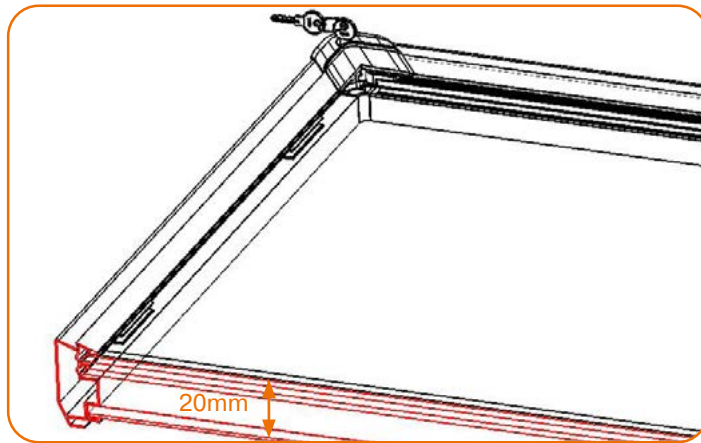

## Premium Plus Lockable Notice Boards - Sliding Door

Product	SKU
Nobo Premium Plus Magnetic Lockable Notice Board 8xA4	1902569
Nobo Premium Plus Magnetic Lockable Notice Board 12xA4	1902570
Nobo Premium Plus Magnetic Lockable Notice Board 15xA4	1902609
Nobo Premium Plus Magnetic Lockable Notice Board 18xA4	1902571
Nobo Premium Plus Magnetic Lockable Notice Board 27xA4	1902572
Nobo Premium Plus Cork Lockable Notice Board 8xA4	1915331
Nobo Premium Plus Cork Lockable Notice Board 12xA4	1902574
Nobo Premium Plus Cork Lockable Notice Board 15xA4	1915332
Nobo Premium Plus Cork Lockable Notice Board 18xA4	1902575
Nobo Premium Plus Cork Lockable Notice Board 27xA4	1915333
Nobo Premium Plus Blue Felt Lockable Notice Board 8xA4	1902565
Nobo Premium Plus Blue Felt Lockable Notice Board 12xA4	1902566
Nobo Premium Plus Blue Felt Lockable Notice Board 18xA4	1915334
Nobo Premium Plus Blue Felt Lockable Notice Board 27xA4	1915335
Nobo Premium Plus Grey Felt Lockable Notice Board 8xA4	1915336
Nobo Premium Plus Grey Felt Lockable Notice Board 12xA4	1915337
Nobo Premium Plus Grey Felt Lockable Notice Board 18xA4	1915338
Nobo Premium Plus Grey Felt Lockable Notice Board 27xA4	1915339

# Premium Plus Lockable Notice Boards - Sliding Door

mm (+/- 2mm)				
Size	A	B	C	D
8xA4	925	668	866	609
12xA4	925	970	866	911
15xA4	1140	970	1081	911
18xA4	1355	970	1296	911
27xA4	2000	970	1941	911