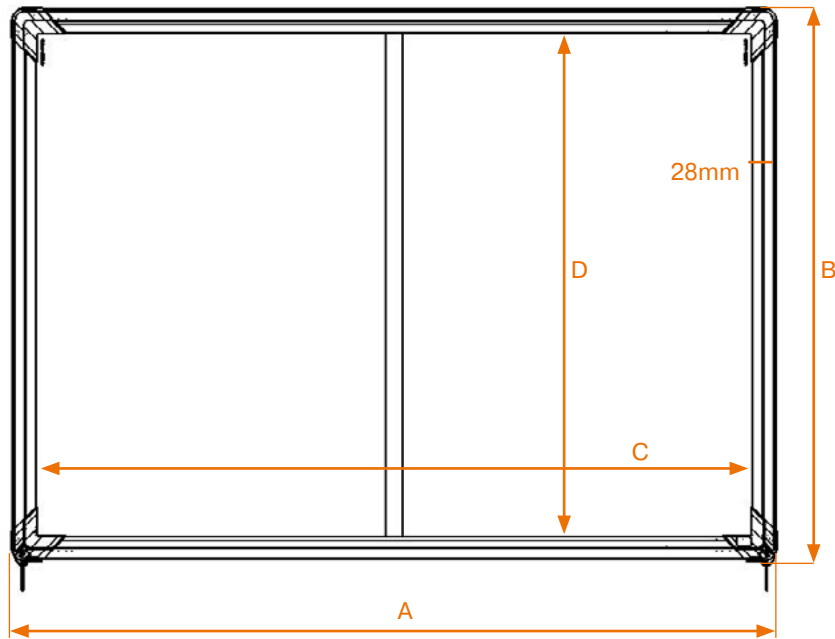

## Premium Plus Lockable Notice Boards - Sliding Door

Product	SKU
Nobo Premium Plus Magnetic Lockable Notice Board 8xA4	1902569
Nobo Premium Plus Magnetic Lockable Notice Board 12xA4	1902570
Nobo Premium Plus Magnetic Lockable Notice Board 15xA4	1902609
Nobo Premium Plus Magnetic Lockable Notice Board 18xA4	1902571
Nobo Premium Plus Magnetic Lockable Notice Board 27xA4	1902572
Nobo Premium Plus Cork Lockable Notice Board 8xA4	1915331
Nobo Premium Plus Cork Lockable Notice Board 12xA4	1902574
Nobo Premium Plus Cork Lockable Notice Board 15xA4	1915332
Nobo Premium Plus Cork Lockable Notice Board 18xA4	1902575
Nobo Premium Plus Cork Lockable Notice Board 27xA4	1915333
Nobo Premium Plus Blue Felt Lockable Notice Board 8xA4	1902565
Nobo Premium Plus Blue Felt Lockable Notice Board 12xA4	1902566
Nobo Premium Plus Blue Felt Lockable Notice Board 18xA4	1915334
Nobo Premium Plus Blue Felt Lockable Notice Board 27xA4	1915335
Nobo Premium Plus Grey Felt Lockable Notice Board 8xA4	1915336
Nobo Premium Plus Grey Felt Lockable Notice Board 12xA4	1915337
Nobo Premium Plus Grey Felt Lockable Notice Board 18xA4	1915338
Nobo Premium Plus Grey Felt Lockable Notice Board 27xA4	1915339

# Premium Plus Lockable Notice Boards - Sliding Door

mm (+/- 2mm)				
Size	A	B	C	D
8xA4	925	668	866	609
12xA4	925	970	866	911
15xA4	1140	970	1081	911
18xA4	1355	970	1296	911
27xA4	2000	970	1941	911