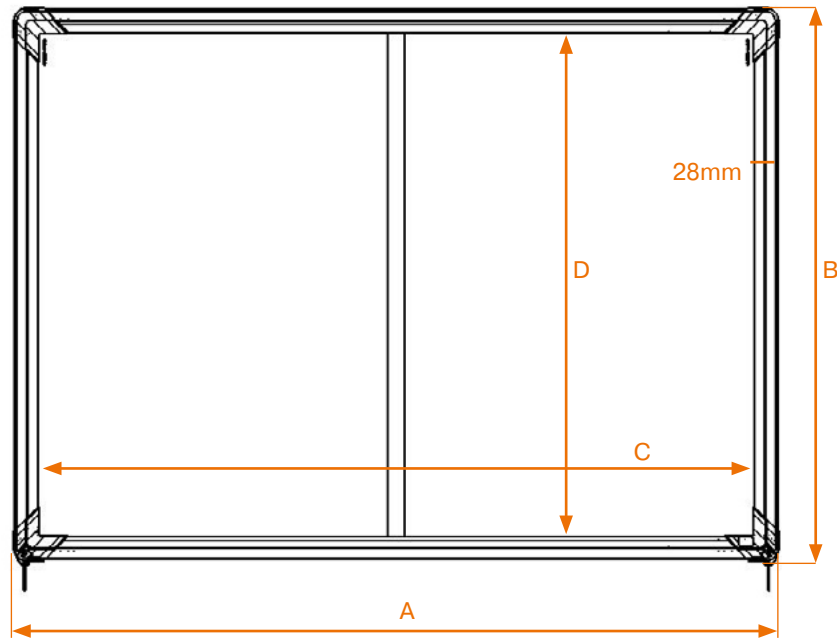

## Premium Plus Lockable Notice Boards - Sliding Door

Product	SKU
Nobo Premium Plus Magnetic Lockable Notice Board 8xA4	1902569
Nobo Premium Plus Magnetic Lockable Notice Board 12xA4	1902570
Nobo Premium Plus Magnetic Lockable Notice Board 15xA4	1902609
Nobo Premium Plus Magnetic Lockable Notice Board 18xA4	1902571
Nobo Premium Plus Magnetic Lockable Notice Board 27xA4	1902572
Nobo Premium Plus Cork Lockable Notice Board 8xA4	1915331
Nobo Premium Plus Cork Lockable Notice Board 12xA4	1902574
Nobo Premium Plus Cork Lockable Notice Board 15xA4	1915332
Nobo Premium Plus Cork Lockable Notice Board 18xA4	1902575
Nobo Premium Plus Cork Lockable Notice Board 27xA4	1915333
Nobo Premium Plus Blue Felt Lockable Notice Board 8xA4	1902565
Nobo Premium Plus Blue Felt Lockable Notice Board 12xA4	1902566
Nobo Premium Plus Blue Felt Lockable Notice Board 18xA4	1915334
Nobo Premium Plus Blue Felt Lockable Notice Board 27xA4	1915335
Nobo Premium Plus Grey Felt Lockable Notice Board 8xA4	1915336
Nobo Premium Plus Grey Felt Lockable Notice Board 12xA4	1915337
Nobo Premium Plus Grey Felt Lockable Notice Board 18xA4	1915338
Nobo Premium Plus Grey Felt Lockable Notice Board 27xA4	1915339

# Premium Plus Lockable Notice Boards - Sliding Door

mm (+/- 2mm)				
Size	A	B	C	D
8xA4	925	668	866	609
12xA4	925	970	866	911
15xA4	1140	970	1081	911
18xA4	1355	970	1296	911
27xA4	2000	970	1941	911