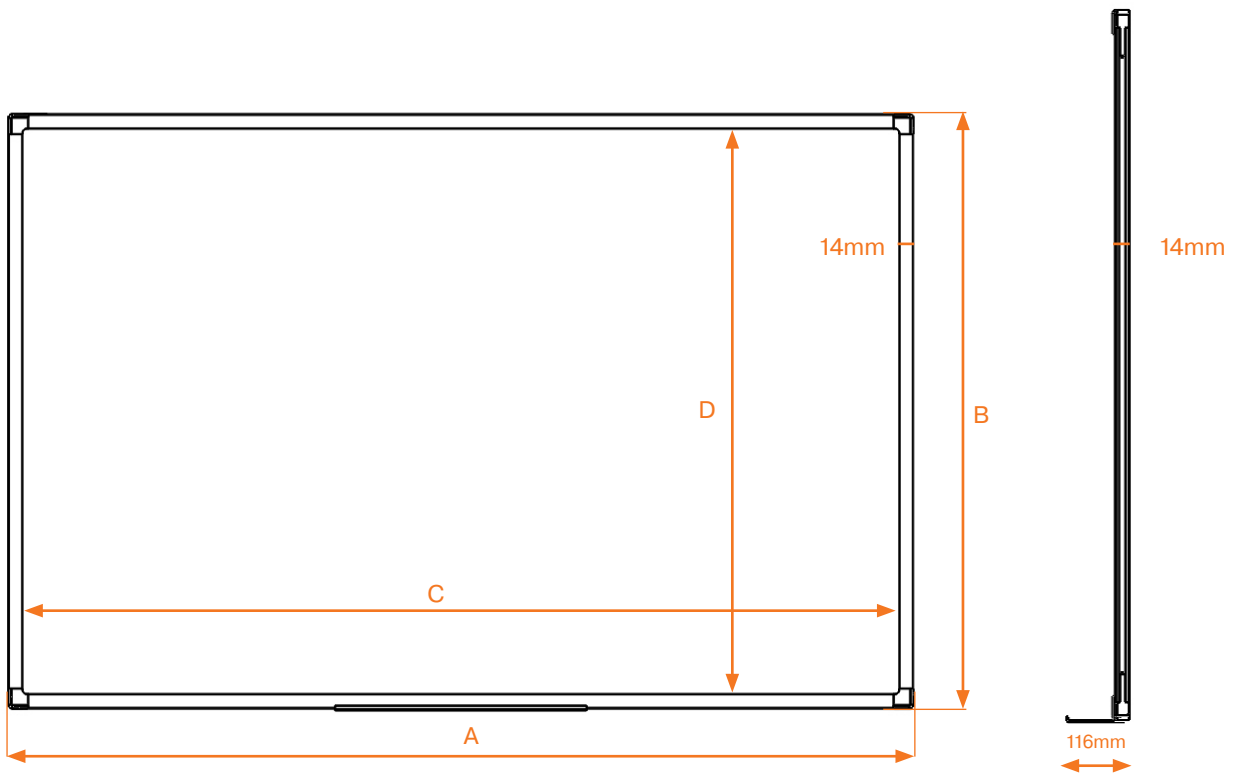

Essence Whiteboards & Notice Boards

Product	Skus
Whiteboard Essence Enamel 600x450mm	1915445
Whiteboard Essence Enamel 900x600mm	1915451
Whiteboard Essence Enamel 1200x900mm	1915453
Whiteboard Essence Enamel 1500x1000mm	1915475
Whiteboard Essence Enamel 1500x1200mm	1915446
Whiteboard Essence Enamel 1800x1200mm	1915447
Whiteboard Essence Enamel 2400x1200mm	1915448
Whiteboard Essence Steel 600x450mm	1905209
Whiteboard Essence Steel 900x600mm	1905210
Whiteboard Essence Steel 1200x900mm	1905211
Whiteboard Essence Steel 1200x1200mm	1915449
Whiteboard Essence Steel 1500x1000mm	1905212
Whiteboard Essence Steel 1500x1200mm	1915487
Whiteboard Essence Steel 1800x900mm	1915450
Whiteboard Essence Steel 1800x1200mm	1905213
Whiteboard Essence Steel 2400x1200mm	1905214
Whiteboard Essence Melamine 600x450mm	1915269
Whiteboard Essence Melamine 900x600mm	1915270
Whiteboard Essence Melamine 1200x900mm	1915271
Whiteboard Essence Melamine 1200x1200mm	1915452
Whiteboard Essence Melamine 1500x1000mm	1915207
Whiteboard Essence Melamine 1500x1200mm	1915208
Whiteboard Essence Melamine 1800x1200mm	1915486
Whiteboard Essence Melamine 2400x1200mm	1915223

Essence Whiteboards & Notice Boards

mm (+/- 2mm)				
Size	A	B	C	D
600x450mm	595	438	566	409
900x600mm	898	589	869	560
1200x900mm	1200	892	1171	863
1200x1200mm	1196	1196	1167	1167
1500x1000mm	1503	993	1474	964
1500x1200mm	1503	1194	1474	1165
1800x900mm	1805	892	1776	863
1800x1200mm	1805	1194	1776	1165
2000x1000mm	2001	989	1972	960
2400x1200mm	2410	1194	2381	1165