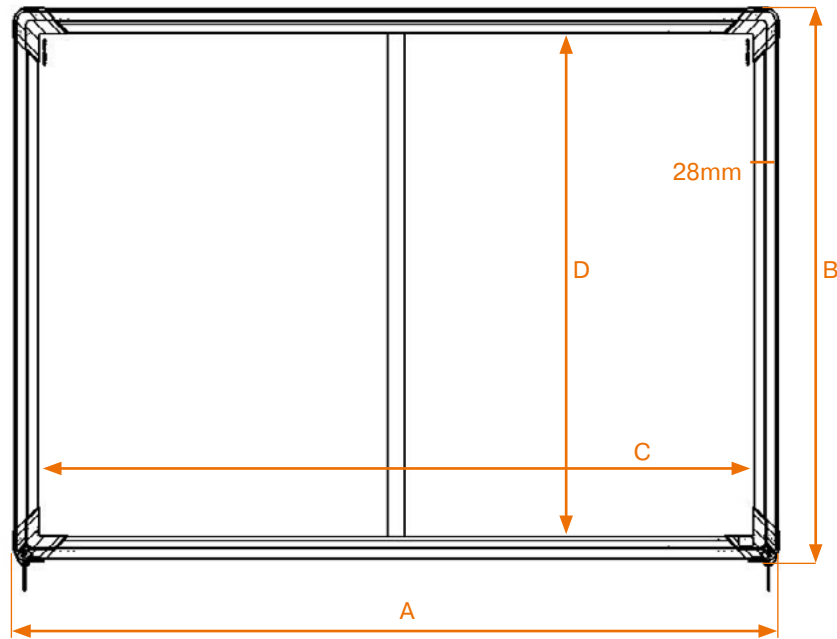

Premium Plus Lockable Notice Boards - Sliding Door

Product	SKU
Nobo Premium Plus Magnetic Lockable Notice Board 8xA4	1902569
Nobo Premium Plus Magnetic Lockable Notice Board 12xA4	1902570
Nobo Premium Plus Magnetic Lockable Notice Board 15xA4	1902609
Nobo Premium Plus Magnetic Lockable Notice Board 18xA4	1902571
Nobo Premium Plus Magnetic Lockable Notice Board 27xA4	1902572
Nobo Premium Plus Cork Lockable Notice Board 8xA4	1915331
Nobo Premium Plus Cork Lockable Notice Board 12xA4	1902574
Nobo Premium Plus Cork Lockable Notice Board 15xA4	1915332
Nobo Premium Plus Cork Lockable Notice Board 18xA4	1902575
Nobo Premium Plus Cork Lockable Notice Board 27xA4	1915333
Nobo Premium Plus Blue Felt Lockable Notice Board 8xA4	1902565
Nobo Premium Plus Blue Felt Lockable Notice Board 12xA4	1902566
Nobo Premium Plus Blue Felt Lockable Notice Board 18xA4	1915334
Nobo Premium Plus Blue Felt Lockable Notice Board 27xA4	1915335
Nobo Premium Plus Grey Felt Lockable Notice Board 8xA4	1915336
Nobo Premium Plus Grey Felt Lockable Notice Board 12xA4	1915337
Nobo Premium Plus Grey Felt Lockable Notice Board 18xA4	1915338
Nobo Premium Plus Grey Felt Lockable Notice Board 27xA4	1915339

Premium Plus Lockable Notice Boards - Sliding Door

mm (+/- 2mm)				
Size	A	B	C	D
8xA4	925	668	866	609
12xA4	925	970	866	911
15xA4	1140	970	1081	911
18xA4	1355	970	1296	911
27xA4	2000	970	1941	911