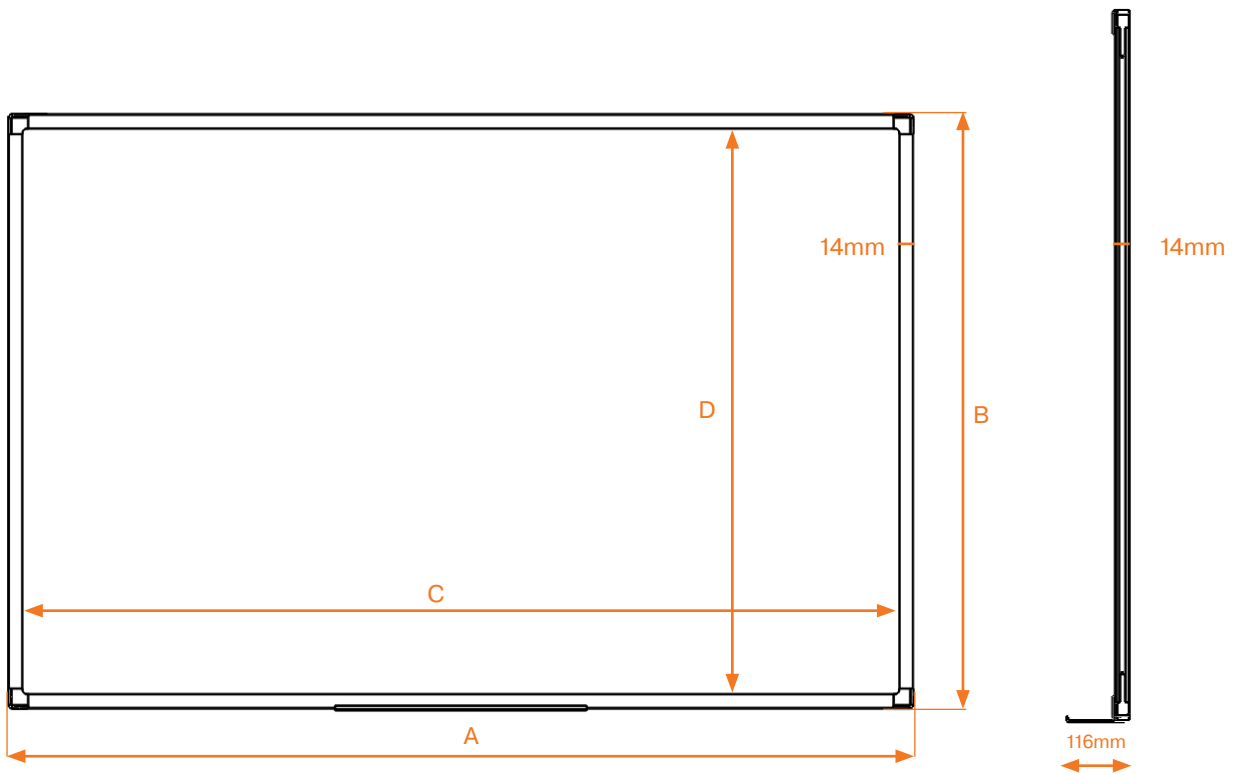

# Essence Whiteboards & Notice Boards

Product	Sku
Whiteboard Essence Enamel 600x450mm	1915445
Whiteboard Essence Enamel 900x600mm	1915451
Whiteboard Essence Enamel 1200x900mm	1915453
Whiteboard Essence Enamel 1500x1000mm	1915475
Whiteboard Essence Enamel 1500x1200mm	1915446
Whiteboard Essence Enamel 1800x1200mm	1915447
Whiteboard Essence Enamel 2400x1200mm	1915448
Whiteboard Essence Steel 600x450mm	1905209
Whiteboard Essence Steel 900x600mm	1905210
Whiteboard Essence Steel 1200x900mm	1905211
Whiteboard Essence Steel 1200x1200mm	1915449
Whiteboard Essence Steel 1500x1000mm	1905212
Whiteboard Essence Steel 1500x1200mm	1915487
Whiteboard Essence Steel 1800x900mm	1915450
Whiteboard Essence Steel 1800x1200mm	1905213
Whiteboard Essence Steel 2400x1200mm	1905214
Whiteboard Essence Melamine 600x450mm	1915269
Whiteboard Essence Melamine 900x600mm	1915270
Whiteboard Essence Melamine 1200x900mm	1915271
Whiteboard Essence Melamine 1200x1200mm	1915452
Whiteboard Essence Melamine 1500x1000mm	1915207
Whiteboard Essence Melamine 1500x1200mm	1915208
Whiteboard Essence Melamine 1800x1200mm	1915486
Whiteboard Essence Melamine 2400x1200mm	1915223

# Essence Whiteboards & Notice Boards

mm (+/- 2mm)				
Size	A	B	C	D
600x450mm	595	438	566	409
900x600mm	898	589	869	560
1200x900mm	1200	892	1171	863
1200x1200mm	1196	1196	1167	1167
1500x1000mm	1503	993	1474	964
1500x1200mm	1503	1194	1474	1165
1800x900mm	1805	892	1776	863
1800x1200mm	1805	1194	1776	1165
2000x1000mm	2001	989	1972	960
2400x1200mm	2410	1194	2381	1165