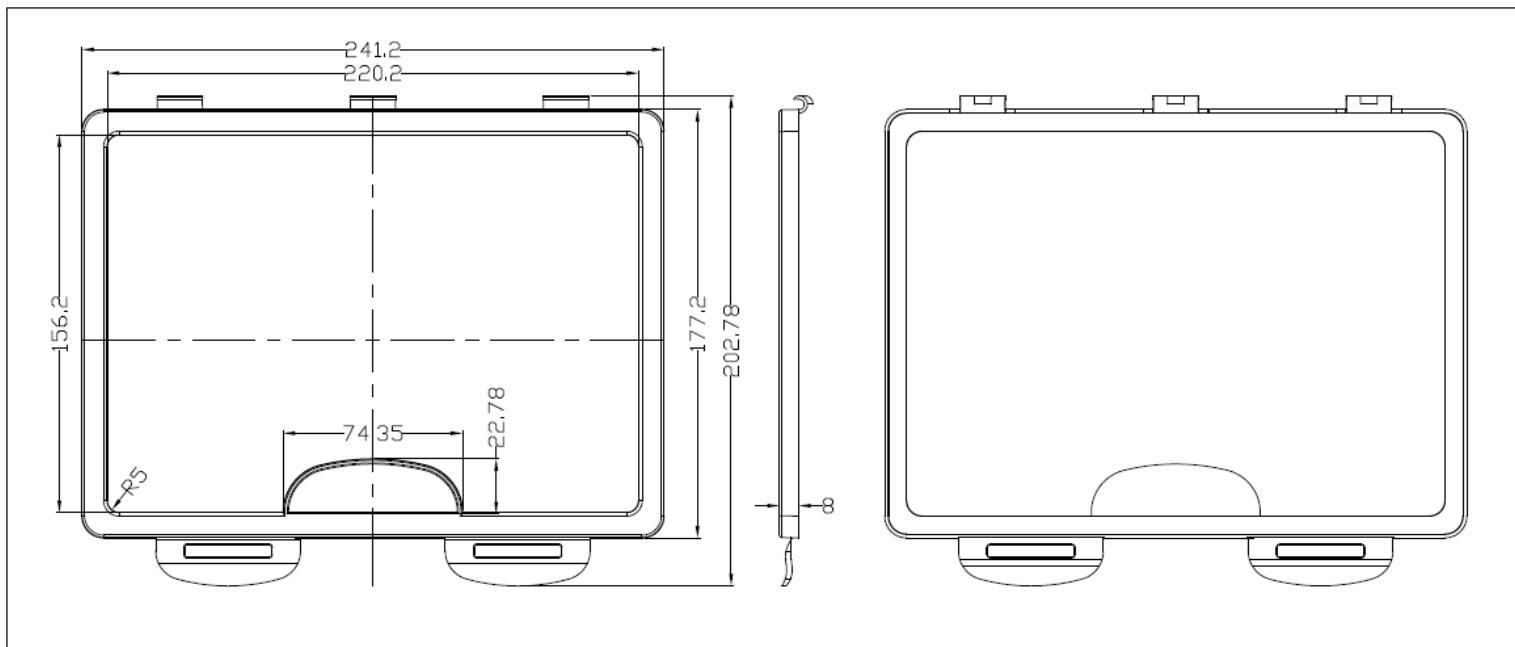

FEATURES:

- EZ Easy Plug Carry Case
- For RJ45 Boots & Tools
- Plastic

DESCRIPTION:

Carry case for the EZ Easy Plug range of RJ45 plugs.

TECHNICAL DRAWING:

ORDERING INFORMATION:

Part Code	Description
22-2094	EZ Easy Plug Plastic Carry Case