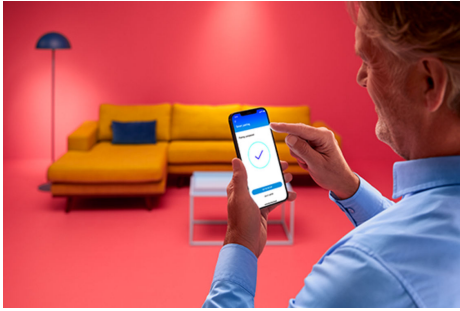

SMART PLUG UK

The WiZ smart plug can make any socket smart. Just plug in your ordinary light or appliance and you'll be able to control them with your smartphone or your voice. With schedules, you can turn devices on and off to fit your daily routine and save energy. You'll never need to worry about whether you've left your lights or appliances on at home, because you can check on them with your smartphone.

PRODUCT HIGHLIGHTS

- Plug and Play
- Compatible with Alexa & Google Home
- Control with app or voice

Instant setup for all your smart home functionalities

Start using all your smart home features easily, by connecting your new WiZ device to your Wi-Fi network. Control your lights and devices even while you're away from home and set schedules to turn them on and off automatically. No need to install additional hardware such as hub or gateway!

Make everyday devices smart: lamps, fans and more

Control regular lamps, decorative lights, fans, your coffee machine and more. Use WiZ to control devices that only need their power to be on, to link and react to the app.