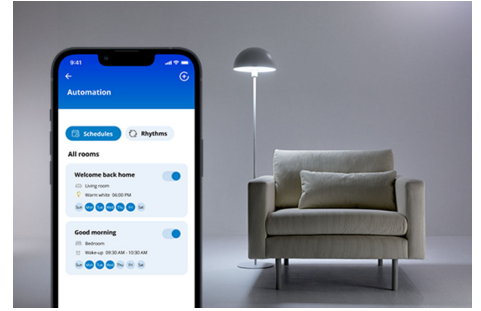

SMART PLUG UK

The WiZ smart plug can make any socket smart. Just plug in your ordinary light or appliance and you'll be able to control them with your smartphone or your voice. With schedules, you can turn devices on and off to fit your daily routine and save energy. You'll never need to worry about whether you've left your lights or appliances on at home, because you can check on them with your smartphone.

PRODUCT HIGHLIGHTS

- Plug and Play
- Compatible with Alexa & Google Home
- Control with app or voice

Instant setup for all your smart home functionalities

Start using all your smart home features easily, by connecting your new WiZ device to your Wi-Fi network. Control your lights and devices even while you're away from home and set schedules to turn them on and off automatically. No need to install additional hardware such as hub or gateway!

Make everyday devices smart: lamps, fans and more

Control regular lamps, decorative lights, fans, your coffee machine and more. Use WiZ to control devices that only need their power to be on, to link and react to the app.

Easy scheduling and automation of smart lights and devices

Schedule your home lights or appliances to turn on or off automatically and follow your daily or weekly routines. Automate your lights and devices to stay off when they're not necessary, to stay safe and save energy.