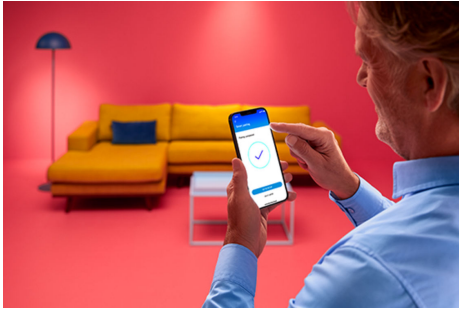

Wi-Fi BLE 50W GU10 927 DIM 1PF/6

Spotlight on comfort and convenience! These energy-friendly GU10 LED spots dim down or brighten up at the tap of the WiZ app, a touch of the WiZ remote or your voice. You can even schedule your lights, along with all of the other smart lights in your WiZ ecosystem, to automatically adjust to the perfect light level as your needs and moods change – whatever works for you to live your best, most enjoyable light at home.

PRODUCT HIGHLIGHTS

- Dimmable warm white smart bulb
- Up to 345 lumens
- Easy plug and play
- Control with app or voice

Smart lighting functionalities easy to set up

Enjoy the benefits of smart features instantly, just by connecting your WiZ light to your Wi-Fi network. Control lights easily when you're away from home and scheduling lights to go on and off automatically. No need to install additional hardware such as hub or gateway!

Exclusive SpaceSense™ light that turns on with movement

WiZ's SpaceSense technology turns your lights into motion sensors. With a minimum of two WiZ lights in a room, you can activate the SpaceSense feature in the WiZ app and get the lights to turn on and off automatically with motion detection. It's simple. It's SpaceSense. It's WiZ.

Create your perfect light scene

Make your own mix of different colour and white lights modes to create the perfect light ambience for your daily moment. Simply save your new Scene and select it anytime with the WiZ app or voice.