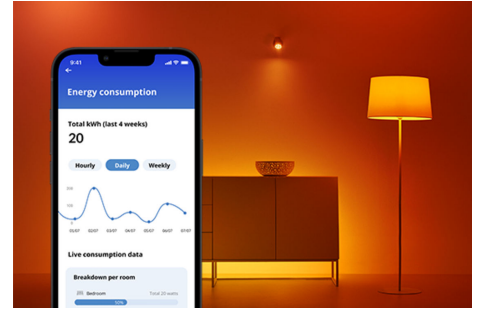

Wi-Fi BLE 50W GU10 927 DIM 1PF/6

Spotlight on comfort and convenience! These energy-friendly GU10 LED spots dim down or brighten up at the tap of the WiZ app, a touch of the WiZ remote or your voice. You can even schedule your lights, along with all of the other smart lights in your WiZ ecosystem, to automatically adjust to the perfect light level as your needs and moods change – whatever works for you to live your best, most enjoyable light at home.

PRODUCT HIGHLIGHTS

- Dimmable warm white smart bulb
- Up to 345 lumens
- Easy plug and play
- Control with app or voice

Smart lighting functionalities easy to set up

Enjoy the benefits of smart features instantly, just by connecting your WiZ light to your Wi-Fi network. Control lights easily when you're away from home and scheduling lights to go on and off automatically. No need to install additional hardware such as hub or gateway!

Exclusive SpaceSense™ light that turns on with movement

WiZ's SpaceSense technology turns your lights into motion sensors. With a minimum of two WiZ lights in a room, you can activate the SpaceSense feature in the WiZ app and get the lights to turn on and off automatically with motion detection. It's simple. It's SpaceSense. It's WiZ.

Create your perfect light scene

Make your own mix of different colour and white lights modes to create the perfect light ambience for your daily moment. Simply save your new Scene and select it anytime with the WiZ app or voice.