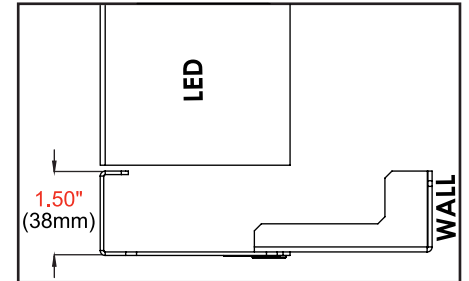

* Customer is responsible for making sure the ventilation selected is right for their video wall requirements.

Visit Peerless-AV.com/SEAMLESS to get your project started!

Product Specifications

	DIMENSIONS (W x H x D)	PRODUCT WEIGHT	FINISH	AVAILABLE COLORS
DS-LEDTK-C	Corner: 1.5" x 2.9" x 2.9" (38 x 74 x 74mm)	Corner: 4.0lb (1.8kg)	Powder Coat	Magic Black II
DS-LEDTK-5S	5' Solid: 1.5" x 3.5-5.9" x 60" (38 x 89-150 x 1524mm)	5' Solid: 7.3lb (3.3kg)		
DS-LEDTK-6S	6' Solid: 1.5" x 3.5-5.9" x 72" (38 x 89-150 x 1829mm)	6' Solid: 8.7lb (4.0kg)		
DS-LEDTK-8S	8' Solid: 1.5" x 3.5-5.9" x 96" (38 x 89-150 x 2438mm)	8' Solid: 11.6lb (5.3kg)		
DS-LEDTK-5V	5' Vented: 1.5" x 3.5-5.9" x 60" (38 x 89-150 x 1524mm)	5' Vented: 5.8lb (2.6kg)		
DS-LEDTK-6V	6' Vented: 1.5" x 3.5-5.9" x 72" (38 x 89-150 x 1829mm)	6' Vented: 6.2lb (2.8kg)		
DS-LEDTK-8V	8' Vented: 1.5" x 3.5-5.9" x 96" (38 x 89-150 x 2438mm)	8' Vented: 7.7lb (3.5kg)		

Package Specifications

	PACKAGE SIZE (Cardboard Tube)	PACKAGE SHIP WEIGHT	PACKAGE UPC CODE	PACKAGE CONTENTS	UNITS IN PACKAGE
DS-LEDTK-C	Corner: 5.25" x 20.0" (133 x 508mm)	Corner: 5.0lb (2.3kg)	735029338888	Trim and Corner Kit	1 Kit
DS-LEDTK-5S	5' Solid: 5.25" x 63.5" (133 x 1612mm)	5' Solid: 8.7lb (4.0kg)	735029338802		
DS-LEDTK-6S	6' Solid: 5.25" x 75.5" (133 x 1917mm)	6' Solid: 10.8lb (4.9kg)	735029338826		
DS-LEDTK-8S	8' Solid: 5.25" x 99.5" (133 x 2527mm)	8' Solid: 14.5lb (6.6kg)	735029338833		
DS-LEDTK-5V	5' Vented: 5.25" x 81.5" (133 x 2070mm)	5' Vented: 8.0lb (3.6kg)	735029338819		
DS-LEDTK-6V	6' Vented: 5.25" x 85.0" (133 x 2159mm)	6' Vented: 8.4lb (3.8kg)	735029338864		
DS-LEDTK-8V	8' Vented: 5.25" x 113.0" (133 x 2870mm)	8' Vented: 11.5lb (5.2kg)	735029338871		

All dimensions = inch (mm)

DIMENSION "A"	DIMENSION "B"
5 ft	3.5" - 5.9"
6 ft	
8 ft	

DIMENSION "A"	DIMENSION "B"
1524mm	89 - 150mm
1829mm	
2438mm	

CORNER CAPS

DETAIL

VENTED TOP VIEW

SOLID TOP VIEW

Architect Specifications