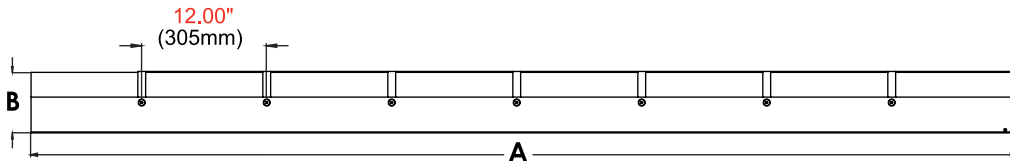

Package Specifications

	PACKAGE SIZE (Cardboard Tube)	PACKAGE SHIP WEIGHT	PACKAGE UPC CODE	PACKAGE CONTENTS	UNITS IN PACKAGE
DS-LEDTK-C	Corner: 5.25" x 20.0" (133 x 508mm)	Corner: 5.0lb (2.3kg)	735029338888	Trim and Corner Kit	1 Kit
DS-LEDTK-5S	5' Solid: 5.25" x 63.5" (133 x 1612mm)	5' Solid: 8.7lb (4.0kg)	735029338802		
DS-LEDTK-6S	6' Solid: 5.25" x 75.5" (133 x 1917mm)	6' Solid: 10.8lb (4.9kg)	735029338826		
DS-LEDTK-8S	8' Solid: 5.25" x 99.5" (133 x 2527mm)	8' Solid: 14.5lb (6.6kg)	735029338833		
DS-LEDTK-5V	5' Vented: 5.25" x 81.5" (133 x 2070mm)	5' Vented: 8.0lb (3.6kg)	735029338819		
DS-LEDTK-6V	6' Vented: 5.25" x 85.0" (133 x 2159mm)	6' Vented: 8.4lb (3.8kg)	735029338864		
DS-LEDTK-8V	8' Vented: 5.25" x 113.0" (133 x 2870mm)	8' Vented: 11.5lb (5.2kg)	735029338871		

All dimensions = inch (mm)

DIMENSION "A"	DIMENSION "B"
5 ft	3.5" - 5.9"
6 ft	
8 ft	

DIMENSION "A"	DIMENSION "B"
1524mm	89 - 150mm
1829mm	
2438mm	

CORNER CAPS

DETAIL

VENTED TOP VIEW

SOLID TOP VIEW

Architect Specifications