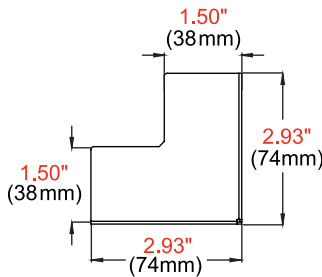

* Customer is responsible for making sure the ventilation selected is right for their video wall requirements.

Visit Peerless-AV.com/SEAMLESS to get your project started!

Product Specifications

	DIMENSIONS (W x H x D)	PRODUCT WEIGHT	FINISH	AVAILABLE COLORS
DS-LEDTK-C	Corner: 1.5" x 2.9" x 2.9" (38 x 74 x 74mm)	Corner: 4.0lb (1.8kg)	Powder Coat	Magic Black II
DS-LEDTK-5S	5' Solid: 1.5" x 3.5-5.9" x 60" (38 x 89-150 x 1524mm)	5' Solid: 7.3lb (3.3kg)		
DS-LEDTK-6S	6' Solid: 1.5" x 3.5-5.9" x 72" (38 x 89-150 x 1829mm)	6' Solid: 8.7lb (4.0kg)		
DS-LEDTK-8S	8' Solid: 1.5" x 3.5-5.9" x 96" (38 x 89-150 x 2438mm)	8' Solid: 11.6lb (5.3kg)		
DS-LEDTK-5V	5' Vented: 1.5" x 3.5-5.9" x 60" (38 x 89-150 x 1524mm)	5' Vented: 5.8lb (2.6kg)		
DS-LEDTK-6V	6' Vented: 1.5" x 3.5-5.9" x 72" (38 x 89-150 x 1829mm)	6' Vented: 6.2lb (2.8kg)		
DS-LEDTK-8V	8' Vented: 1.5" x 3.5-5.9" x 96" (38 x 89-150 x 2438mm)	8' Vented: 7.7lb (3.5kg)		

Package Specifications

	PACKAGE SIZE (Cardboard Tube)	PACKAGE SHIP WEIGHT	PACKAGE UPC CODE	PACKAGE CONTENTS	UNITS IN PACKAGE
DS-LEDTK-C	Corner: 5.25" x 20.0" (133 x 508mm)	Corner: 5.0lb (2.3kg)	735029338888	Trim and Corner Kit	1 Kit
DS-LEDTK-5S	5' Solid: 5.25" x 63.5" (133 x 1612mm)	5' Solid: 8.7lb (4.0kg)	735029338802		
DS-LEDTK-6S	6' Solid: 5.25" x 75.5" (133 x 1917mm)	6' Solid: 10.8lb (4.9kg)	735029338826		
DS-LEDTK-8S	8' Solid: 5.25" x 99.5" (133 x 2527mm)	8' Solid: 14.5lb (6.6kg)	735029338833		
DS-LEDTK-5V	5' Vented: 5.25" x 81.5" (133 x 2070mm)	5' Vented: 8.0lb (3.6kg)	735029338819		
DS-LEDTK-6V	6' Vented: 5.25" x 85.0" (133 x 2159mm)	6' Vented: 8.4lb (3.8kg)	735029338864		
DS-LEDTK-8V	8' Vented: 5.25" x 113.0" (133 x 2870mm)	8' Vented: 11.5lb (5.2kg)	735029338871		

All dimensions = inch (mm)

DIMENSION "A"	DIMENSION "B"
5 ft	3.5" - 5.9"
6 ft	
8 ft	

DIMENSION "A"	DIMENSION "B"
1524mm	89 - 150mm
1829mm	
2438mm	

CORNER CAPS

DETAIL

VENTED TOP VIEW

SOLID TOP VIEW

Architect Specifications