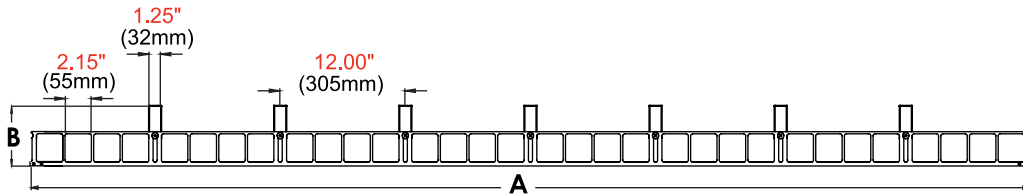

* Customer is responsible for making sure the ventilation selected is right for their video wall requirements.

Visit Peerless-AV.com/SEAMLESS to get your project started!

Product Specifications

	DIMENSIONS (W x H x D)	PRODUCT WEIGHT	FINISH	AVAILABLE COLORS
DS-LEDTK-C	Corner: 1.5" x 2.9" x 2.9" (38 x 74 x 74mm)	Corner: 4.0lb (1.8kg)	Powder Coat	Magic Black II
DS-LEDTK-5S	5' Solid: 1.5" x 3.5-5.9" x 60" (38 x 89-150 x 1524mm)	5' Solid: 7.3lb (3.3kg)		
DS-LEDTK-6S	6' Solid: 1.5" x 3.5-5.9" x 72" (38 x 89-150 x 1829mm)	6' Solid: 8.7lb (4.0kg)		
DS-LEDTK-8S	8' Solid: 1.5" x 3.5-5.9" x 96" (38 x 89-150 x 2438mm)	8' Solid: 11.6lb (5.3kg)		
DS-LEDTK-5V	5' Vented: 1.5" x 3.5-5.9" x 60" (38 x 89-150 x 1524mm)	5' Vented: 5.8lb (2.6kg)		
DS-LEDTK-6V	6' Vented: 1.5" x 3.5-5.9" x 72" (38 x 89-150 x 1829mm)	6' Vented: 6.2lb (2.8kg)		
DS-LEDTK-8V	8' Vented: 1.5" x 3.5-5.9" x 96" (38 x 89-150 x 2438mm)	8' Vented: 7.7lb (3.5kg)		

Package Specifications

	PACKAGE SIZE (Cardboard Tube)	PACKAGE SHIP WEIGHT	PACKAGE UPC CODE	PACKAGE CONTENTS	UNITS IN PACKAGE
DS-LEDTK-C	Corner: 5.25" x 20.0" (133 x 508mm)	Corner: 5.0lb (2.3kg)	735029338888	Trim and Corner Kit	1 Kit
DS-LEDTK-5S	5' Solid: 5.25" x 63.5" (133 x 1612mm)	5' Solid: 8.7lb (4.0kg)	735029338802		
DS-LEDTK-6S	6' Solid: 5.25" x 75.5" (133 x 1917mm)	6' Solid: 10.8lb (4.9kg)	735029338826		
DS-LEDTK-8S	8' Solid: 5.25" x 99.5" (133 x 2527mm)	8' Solid: 14.5lb (6.6kg)	735029338833		
DS-LEDTK-5V	5' Vented: 5.25" x 81.5" (133 x 2070mm)	5' Vented: 8.0lb (3.6kg)	735029338819		
DS-LEDTK-6V	6' Vented: 5.25" x 85.0" (133 x 2159mm)	6' Vented: 8.4lb (3.8kg)	735029338864		
DS-LEDTK-8V	8' Vented: 5.25" x 113.0" (133 x 2870mm)	8' Vented: 11.5lb (5.2kg)	735029338871		

All dimensions = inch (mm)

DIMENSION "A"	DIMENSION "B"
5 ft	3.5" - 5.9"
6 ft	
8 ft	

DIMENSION "A"	DIMENSION "B"
1524mm	89 - 150mm
1829mm	
2438mm	

CORNER CAPS

DETAIL

VENTED TOP VIEW

SOLID TOP VIEW

Architect Specifications