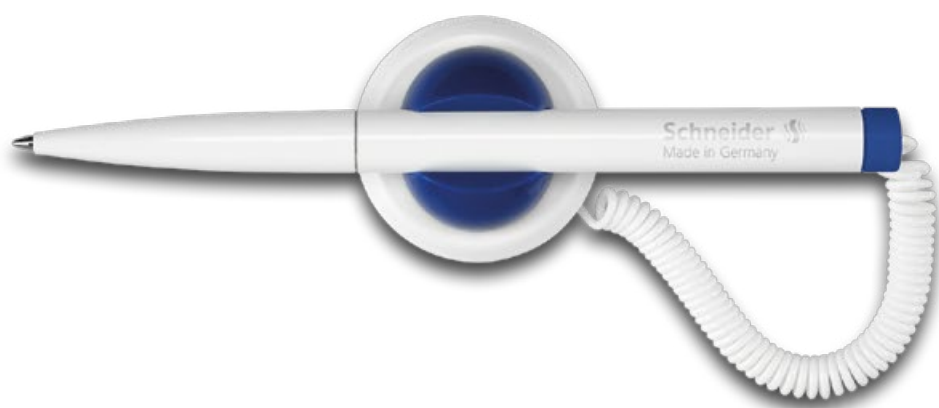

Klick-Fix-Pen

- Ballpoint pen with expandable cord and pen holder
- Self-adhesive at a cash desk, by the telephone, in the car, etc.
- Replaceable refill Express 775 M with wear-resistant stainless steel tip
- 4120 = ink colour blue, 4121 = ink colour black
- Waterproof according to ink standard ISO 12757-2
- The pen holder can be rotated to any position

Article no.	Article	Barrel colour	Ink colour	Pack	Barcode
4120	 M Ballpoint Pen Klick-Fix-Pen Blister white (with tele-chain)	 		10	4004675041203
4121	 M Ballpoint Pen Klick-Fix-Pen Blister black (with tele-chain)	 		10	4004675119766

Article no.	for Documents	Water and light resistant	erasable	refillable	Cap	Clip	Measures	Weight
4120	✓	✓		✓			230 × 67 × 22 mm	28,400 g
4121	✓	✓		✓			230 × 67 × 22 mm	28,400 g