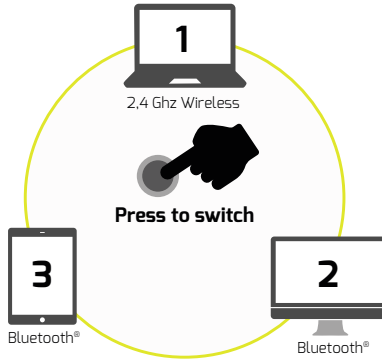

# BLUETOOTH® WIRELESS & RECHARGEABLE MOUSE

SOURIS BLUETOOTH® SANS FIL & RECHARGEABLE

RECHARGEABLE  
BATTERY

SILENT  
CLICK

UP TO  
3 DEVICES

FOR **USB-C & USB-A**  
WINDOWS, MAC OS, CHROME OS & ANDROID

Product Sheet  
PORT-CONNECT.COM

Professional Mouse

**RECHARGEABLE BATTERY INCLUDED**

Integrated rechargeable battery up to 6 months autonomy  
Pile intégrée rechargeable jusqu'à 6 mois d'autonomie

Switch mode: connect up to 3 devices  
Dispositif de sélection : connecte jusqu'à 3 appareils

Double connectivity: Bluetooth® & Wireless USB-A and USB-C  
Double connectivité : Bluetooth® & sans fil USB-A et USB-C

**EN Bluetooth® wireless & rechargeable mouse**

- Its switch mode allows three devices to be connected separately and easily selected.
- Dual USB-A and USB-C connectivity, making it compatible with all devices.
- 5 adjustable speed levels for optimal precision.
- Its integrated rechargeable battery combined with its economy mode give it an autonomy up to 6 months after a single full charge.
- Its ergonomic, ambidextrous and lightweight design offers optimal comfort during use.
- A 2.4Ghz wireless technology providing freedom of movement up to 20 meters and up to 10 meters with Bluetooth®.
- The plug and play installation allows you to be operational as soon as you plug it in.
- 5 buttons and a scroll wheel, perfect for professional use.
- Compatible with Windows, Mac OS, Chrome OS and Android.