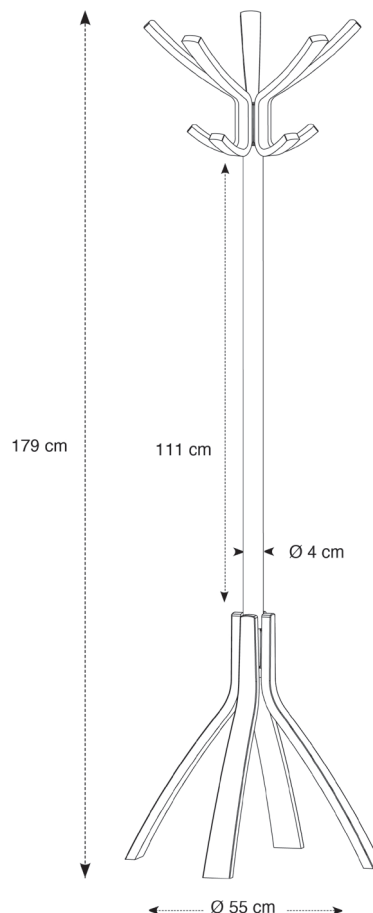

CAFE 100% WOOD COAT STAND

CLOSE 2 CLOTHES

The bistro coat rack updated with a stylish and refined design

PRODUCT FEATURES	
Reference	PMCAFE
EAN	3129710011414
Materials	Drum : Wood
	Pegs : Wood
Color	Dark wood
Product dimensions	Height : 176 cm
	Drum : Ø 4.2 cm
	Base : Ø 55 cm
	Weight : 4 kg
Number of pegs	5 double Pegs (10)
Base	4-foot base
Estimated assembly time	5 minutes - Without tools or screws
Origin	French design and development - Manufacturing in PRC
Guarantee	2 years

PACKAGING DIMENSIONS	
* Sales unit (x1SU) Box	Dim. : L. 118 cm x W. 27.5 cm x H. 70 cm
	Weight : 4.2 kg
* Box master (x1SU)	Dim. : L. 118 cm x W. 27.5 cm x H. 70 cm
	Weight : 4.2 kg

EXISTING DESIGN :

Quand le beau rejoint l'utile