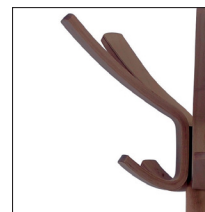

# CAFE 100% WOOD COAT STAND

The bistro coat rack updated with a stylish and refined design

5 double pegs for a perfect care of clothes

Rotative head for an easy access to the clothes

Wide base (4 foot) for perfect stability

Quick and easy assembly system without tools (3 min)

Compact packaging to reduce the environmental impact

The Café coat stand will seduce you with its design inspired by the Parisian bistro, all in wood. It consists of a rotating upper head equipped with 5 large pegs, and 5 other pegs on the lower level, as well as a wide base at 4 feet.

# CAFE 100% WOOD COAT STAND

**CLOSE 2 CLOTHES**

The bistro coat rack updated with a stylish and refined design

PRODUCT FEATURES	
Reference	PMCAFE
EAN	3129710011414
Materials	Drum : Wood
	Pegs : Wood
Color	Dark wood
Product dimensions	Height : 176 cm
	Drum : Ø 4.2 cm
	Base : Ø 55 cm
	Weight : 4 kg
Number of pegs	5 double Pegs (10)
Base	4-foot base
Estimated assembly time	5 minutes - Without tools or screws
Origin	French design and development - Manufacturing in PRC
Guarantee	2 years