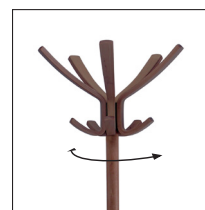

# CAFE 100% WOOD COAT STAND

The bistro coat rack updated with a stylish and refined design

5 double pegs for a perfect care of clothes

Rotative head for an easy access to the clothes

Wide base (4 foot) for perfect stability

Quick and easy assembly system without tools (3 min)

Compact packaging to reduce the environmental impact

The Café coat stand will seduce you with its design inspired by the Parisian bistro, all in wood. It consists of a rotating upper head equipped with 5 large pegs, and 5 other pegs on the lower level, as well as a wide base at 4 feet.

# CAFE 100% WOOD COAT STAND

**CLOSE 2 CLOTHES**

The bistro coat rack updated with a stylish and refined design

PRODUCT FEATURES	
Reference	PMCAFE
EAN	3129710011414
Materials	Drum : Wood
	Pegs : Wood
Color	Dark wood
Product dimensions	Height : 176 cm
	Drum : Ø 4.2 cm
	Base : Ø 55 cm
	Weight : 4 kg
Number of pegs	5 double Pegs (10)
Base	4-foot base
Estimated assembly time	5 minutes - Without tools or screws
Origin	French design and development - Manufacturing in PRC
Guarantee	2 years