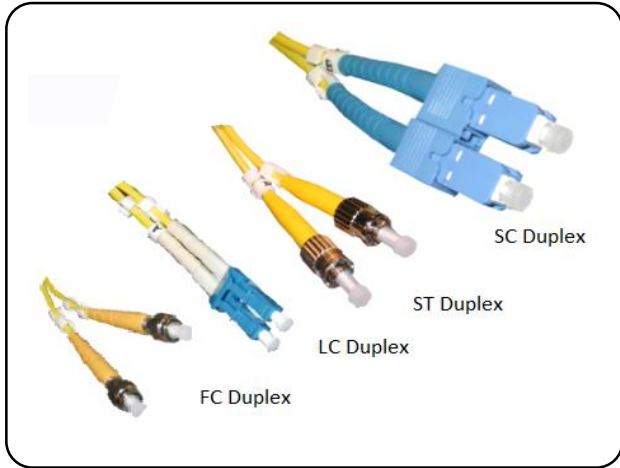

Fibre Optic Duplex Patch Leads – OS2 Singlemode 9/125

FEATURES

- ✓ Low Smoke Zero Halogen (LSOH)
- ✓ High Quality Connectors
- ✓ 100% Optical Test
- ✓ Individually Bagged and Labelled

DESCRIPTION

Velocity OS2 Fibre Optic cables are manufactured, 100 % tested and verified to the latest datacomms and CATV applications. These cables are available in lengths from 0.5m up to 30m and in ST, SC, FC and LC configurations.

APPLICATIONS

- ✓ Datacomms
- ✓ CATV

SPECIFICATION

- ✓ Cable Diameter – 3.0mm
- ✓ Jacket – IEC332-1 LSOH
- ✓ RX and TX Identification – A & B Rings

COLOURS AVAILABLE

 Yellow RAL

Other Jacket colours available upon request