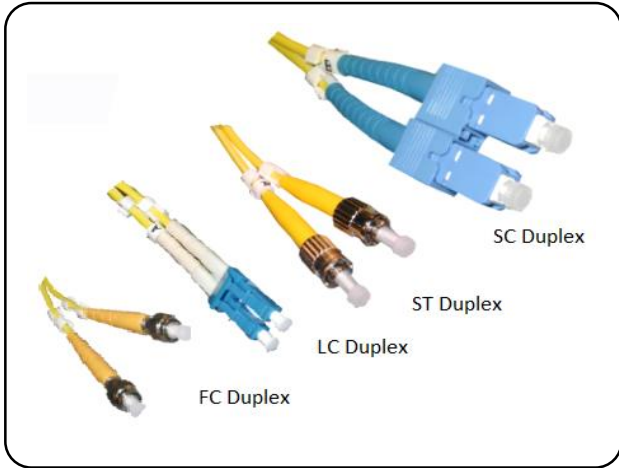

Fibre Optic Duplex Patch Leads – OS2 Singlemode 9/125

FEATURES

- ✓ Low Smoke Zero Halogen (LSOH)
- ✓ High Quality Connectors
- ✓ 100% Optical Test
- ✓ Individually Bagged and Labelled

DESCRIPTION

Velocity OS2 Fibre Optic cables are manufactured, 100 % tested and verified to the latest datacomms and CATV applications. These cables are available in lengths from 0.5m up to 30m and in ST, SC, FC and LC configurations.

APPLICATIONS

- ✓ Datacomms
- ✓ CATV

SPECIFICATION

- ✓ Cable Diameter – 3.0mm
- ✓ Jacket – IEC332-1 LSOH
- ✓ RX and TX Identification – A & B Rings

COLOURS AVAILABLE

 Yellow RAL

Other Jacket colours available upon request