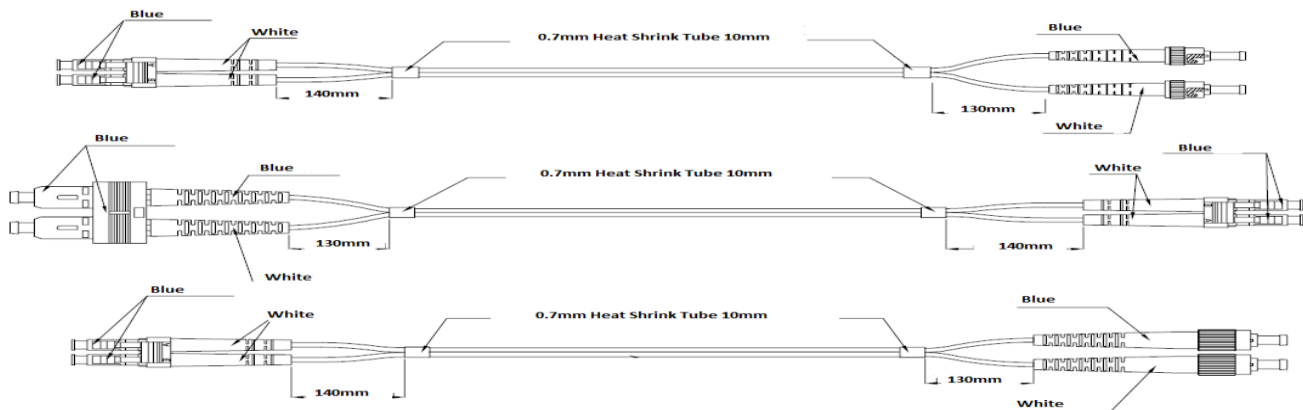

Fibre Optic Duplex Patch Leads – OS2 Singlemode 9/125

FEATURES

- ✓ Low Smoke Zero Halogen (LSOH)
- ✓ High Quality Connectors
- ✓ 100% Optical Test
- ✓ Individually Bagged and Labelled

DESCRIPTION

Velocity OS2 Fibre Optic cables are manufactured, 100 % tested and verified to the latest datacomms and CATV applications. These cables are available in lengths from 0.5m up to 30m and in ST, SC, FC and LC configurations.

APPLICATIONS

- ✓ Datacomms
- ✓ CATV

SPECIFICATION

- ✓ Cable Diameter – 3.0mm
- ✓ Jacket – IEC332-1 LSOH
- ✓ RX and TX Identification – A & B Rings

COLOURS AVAILABLE

 Yellow RAL

Other Jacket colours available upon request