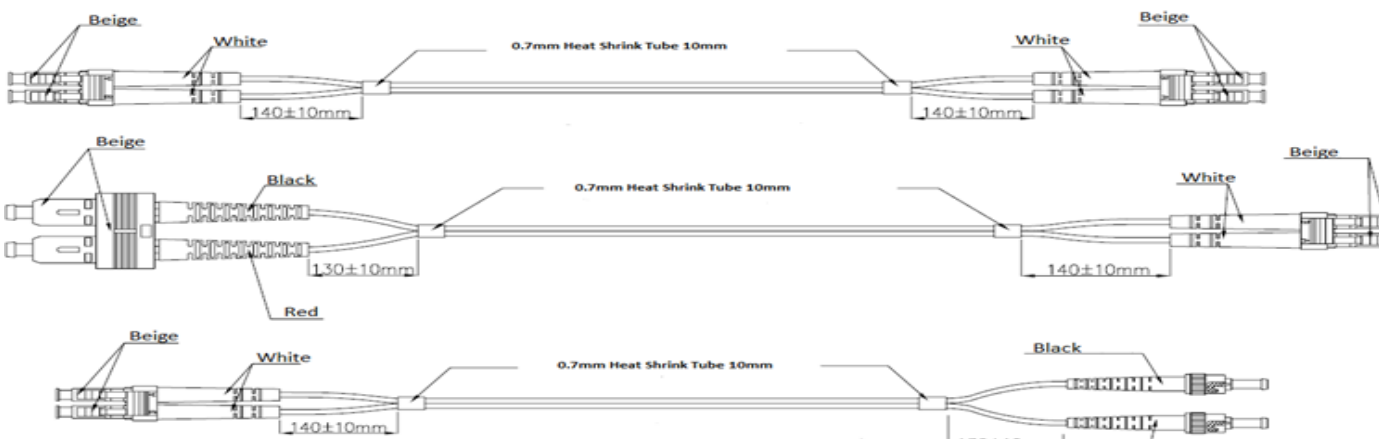

### DESCRIPTION

Velocity OM1 Fibre Optic cables are manufactured, 100 % tested and verified to the latest datacomms and CATV applications. These cables are available in lengths from 0.5m up to 30m and in ST, SC and LC configurations.

### SPECIFICATION

- ✓ Cable Diameter – 3.0mm
- ✓ Jacket – IEC332-1 LSOH
- ✓ RX and TX Identification – A & B Rings