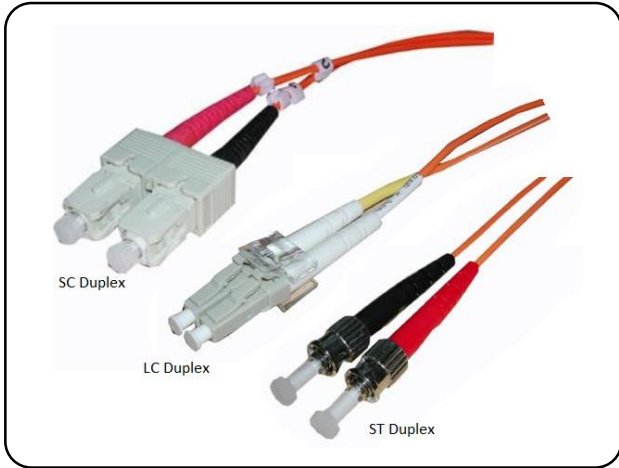

## Fibre Optic Duplex Patch Leads – OM1 Multimode 62.5/125

### FEATURES

- ✓ Low Smoke Zero Halogen (LSOH)
- ✓ High Quality Connectors
- ✓ 100% Optical Test
- ✓ Individually Bagged and Labelled

### DESCRIPTION

Velocity OM1 Fibre Optic cables are manufactured, 100 % tested and verified to the latest datacomms and CATV applications. These cables are available in lengths from 0.5m up to 30m and in ST, SC and LC configurations.

### SPECIFICATION

- ✓ Cable Diameter – 3.0mm
- ✓ Jacket – IEC332-1 LSOH
- ✓ RX and TX Identification – A & B Rings