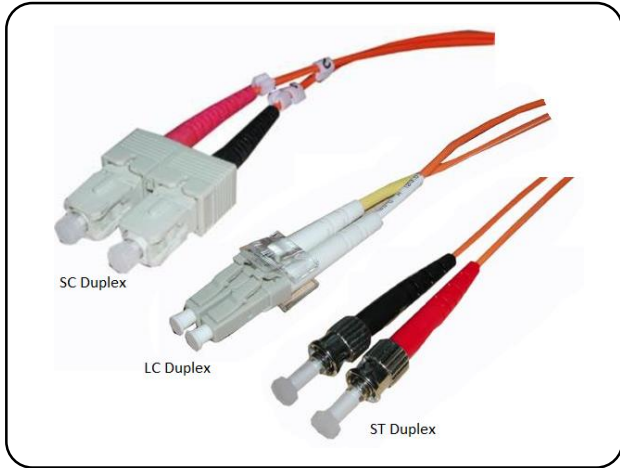

Fibre Optic Duplex Patch Leads – OM1 Multimode 62.5/125

FEATURES

- ✓ Low Smoke Zero Halogen (LSOH)
- ✓ High Quality Connectors
- ✓ 100% Optical Test
- ✓ Individually Bagged and Labelled

DESCRIPTION

Velocity OM1 Fibre Optic cables are manufactured, 100 % tested and verified to the latest datacomms and CATV applications. These cables are available in lengths from 0.5m up to 30m and in ST, SC and LC configurations.

APPLICATIONS

- ✓ Datacomms
- ✓ CATV

SPECIFICATION

- ✓ Cable Diameter – 3.0mm
- ✓ Jacket – IEC332-1 LSOH
- ✓ RX and TX Identification – A & B Rings

COLOURS AVAILABLE

-  Orange RAL
-  Grey RAL

Other Jacket colours available upon request