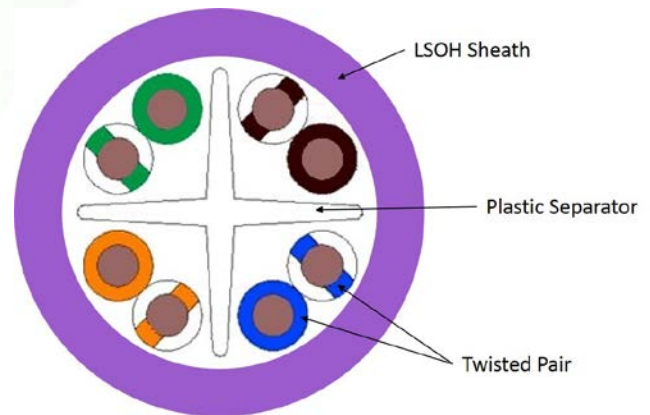

Features:

- U/UTP Construction
- LSZH Sheath (various colours)
- 6.1mm Overall Diameter (Eca Version)
- 6.6mm Overall Diameter (B2ca Version)
- Excellent NEXT and Return Loss Performance
- Metre marked from 305m to 1m for easy assessment of remaining cable Supplied in
- 305m 'Reelex' box for ease and speed of installation

Product Overview:

The Maxxam Cat 6 U/UTP Cable offers Cat 6 standards compliant performance and supports high speed protocols up to 1G Ethernet. The cable is backwards compatible to all preceding cabling categories, ensuring support of all IP applications designed to run over them.

The U/UTP construction has a plastic central separator that ensures excellent NEXT performance. The overall diameter of just 6.1mm enables tighter bend radii (just 24mm after installation) and facilitates the installation of more cables in a given size of containment.

Technical Data:

Standards Compliant	ANSI/TIA-568-C.2, ISO/IEC 11801, BS EN 50173
Overall Diameter	6.1mm (Eca Version), 6.6mm (B2ca Version).
Sheath Material	LSZH, IEC60332-1
Conductor Material	Bare Solid Copper, 23AWG
Pulling Force	Max. 100N
Temperature Range	
- Storage	-40 to +70°C
- Installation	0 to 50 °C
- Operation	-40 to 60 °C
Mean Characteristic Impedance	100 Ohms ± 5 Ohms @ 100MHz
Max. Delay Skew @ 100MHz	45 nsecs/100m
Nominal Velocity of Propagation (NVP)	69%