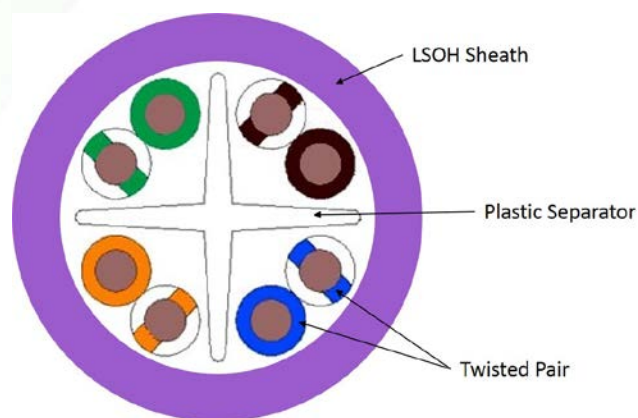

## Maxxam Cat 6 U/UTP Cable (Reelex)

- Standards compliant
- Small Overall Diameter
- Excellent Crosstalk Performance
- 305m Reelex Box

### Features:

- U/UTP Construction
- Violet LSZH Sheath
- 6.1mm Overall Diameter
- Excellent NEXT and Return Loss Performance
- Metre marked from 305m to 1m for easy assessment of remaining cable
- Supplied in 305m 'Reelex' box for ease and speed of installation

### Product Overview:

The Maxxam Cat 6 U/UTP Cable offers Cat 6 standards compliant performance and supports high speed protocols up to 1G Ethernet. The cable is backwards compatible to all preceding cabling categories, ensuring support of all IP applications designed to run over them.

The U/UTP construction has a plastic central separator that ensures excellent NEXT performance. The overall diameter of just 6.1mm enables tighter bend radii (just 24mm after installation) and facilitates the installation of more cables in a given size of containment.