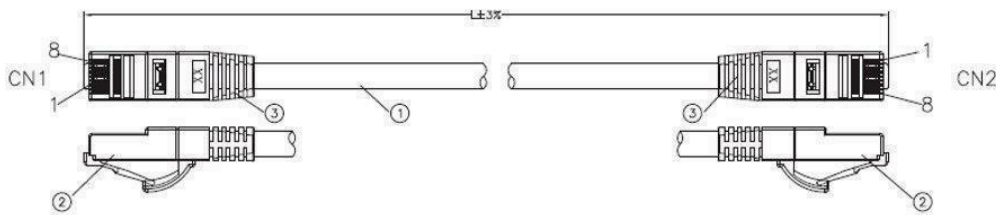

TECHNICAL DRAWING

ORDERING INFORMATION

	PINK RAL 4003	GREY RAL 7044	RED RAL 3028	GREEN RAL 6017	BLUE RAL 5017	YELLOW RAL 1018	BLACK RAL 9005	VIOLET RAL 4008	WHITE RAL 9003	ORANGE RAL 2008
0.3M	65-0003	65-1003	65-2003	65-3003	65-4003	65-5003	65-6003	65-7003	65-8003	65-9003
0.5M	65-0005	65-1005	65-2005	65-3005	65-4005	65-5005	65-6005	65-7005	65-8005	65-9005
1M	65-0010	65-1010	65-2010	65-3010	65-4010	65-5010	65-6010	65-7010	65-8010	65-9010
1.5M	65-0015	65-1015	65-2015	65-3015	65-4015	65-5015	65-6015	65-7015	65-8015	65-9015
2M	65-0020	65-1020	65-2020	65-3020	65-4020	65-5020	65-6020	65-7020	65-8020	65-9020
3M	65-0030	65-1030	65-2030	65-3030	65-4030	65-5030	65-6030	65-7030	65-8030	65-9030
5M	65-0050	65-1050	65-2050	65-3050	65-4050	65-5050	65-6050	65-7050	65-8050	65-9050
10M	65-0100	65-1100	65-2100	65-3100	65-4100	65-5100	65-6100	65-7100	65-8100	65-9100
15M	65-0150	65-1150	65-2150	65-3150	65-4150	65-5150	65-6150	65-7150	65-8150	65-9150
20M	65-0200	65-1200	65-2200	65-3200	65-4200	65-5200	65-6200	65-7200	65-8200	65-9200