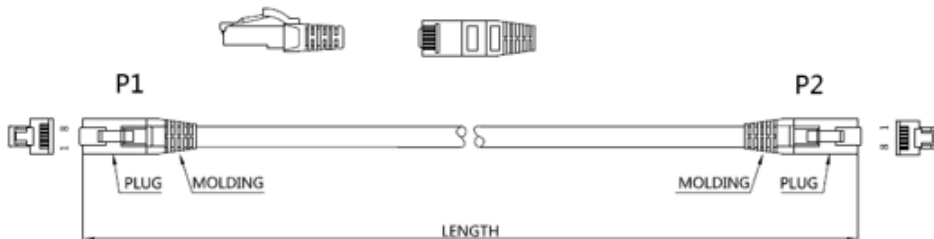

FEATURES:

- Category 6 Network Patch Lead
- Individually Bagged
- Flush Moulded Strain Relief Boot
- Stranded Copper 24 AWG
- Available in 10 different colours
- Constructed with RJ45 plugs
- 10/100/1000 Base-T Gigabit Ethernet

DESCRIPTION:

Cablenet LSOH Category 6 U/UTP cables are manufactured, tested and verified to the ISO11801 Class D+ and ANSI/EIA/TIA standards for enhanced performance. They are constructed with RJ45 plugs and quality Stranded Cat6 LSOH cable. These are available in 12 different lengths and manufactured in 10 colours.

SPECIFICATIONS

Conductor – Stranded Copper 7/0.2 24 AWG

Jacket – LSOH IEC 60332-2

TECHNICAL DRAWING

ORDERING INFORMATION

	Pink RAL 4003	Grey RAL 7004	Red RAL 3018	Green RAL 6016	Blue RAL 5012	Yellow RAL 1018	Black RAL 9011	Violet RAL 4005	White RAL 9003	Orange RAL 2012
0.3M	L60-0003	L60-1003	L60-2003	L60-3003	L60-4003	L60-5003	L60-6003	L60-7003	L60-8003	L60-9003
0.5M	L60-0005	L60-1005	L60-2005	L60-3005	L60-4005	L60-5005	L60-6005	L60-7005	L60-8005	L60-9005
1M	L60-0010	L60-1010	L60-2010	L60-3010	L60-4010	L60-5010	L60-6010	L60-7010	L60-8010	L60-9010
1.5M	L60-0015	L60-1015	L60-2015	L60-3015	L60-4015	L60-5015	L60-6015	L60-7015	L60-8015	L60-9015
2M	L60-0020	L60-1020	L60-2020	L60-3020	L60-4020	L60-5020	L60-6020	L60-7020	L60-8020	L60-9020
2.5M		L60-1025	L60-2025	L60-3025	L60-4025	L60-5025				
3M	L60-0030	L60-1030	L60-2030	L60-3030	L60-4030	L60-5030	L60-6030	L60-7030	L60-8030	L60-9030
4M	L60-0040	L60-1040	L60-2040	L60-3040	L60-4040	L60-5040	L60-6040	L60-7040	L60-8040	L60-9040
5M	L60-0050	L60-1050	L60-2050	L60-3050	L60-4050	L60-5050	L60-6050	L60-7050	L60-8050	60-9050
8M	L60-0080	L60-1080	L60-2080	L60-3080	L60-4080	L60-5080	L60-6080	L60-7080	L60-8080	L60-9080
10M	L60-0100	L60-1100	L60-2100	L60-3100	L60-4100	L60-5100	L60-6100	L60-7100	L60-8100	L60-9100
15M	L60-0150	L60-1150	L60-2150	L60-3150	L60-4150	L60-5150	L60-6150	L60-7150	L60-8150	L60-9150
20M	L60-0200	L60-1200	L60-2200	L60-3200	L60-4200	L60-5200	L60-6200	L60-7200	L60-8200	L60-9200