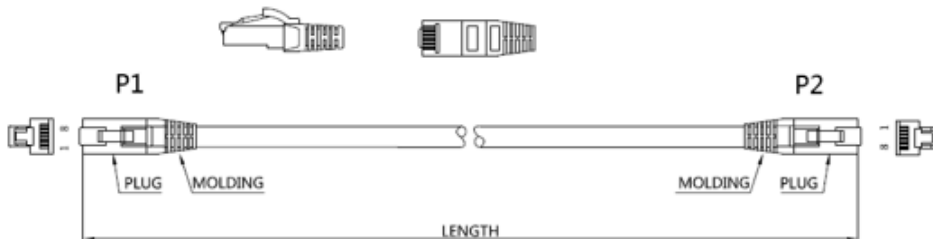

FEATURES:

- Category 6 Network Patch Lead
- Individually Bagged
- Flush Moulded Strain Relief Boot
- Stranded Copper 24 AWG
- Available in 10 different colours
- Constructed with RJ45 plugs
- 10/100/1000 Base-T Gigabit Ethernet

DESCRIPTION:

Cablenet LSOH Category 6 U/UTP cables are manufactured, tested and verified to the ISO11801 Class D+ and ANSI/EIA/TIA standards for enhanced performance. They are constructed with RJ45 plugs and quality Stranded Cat6 LSOH cable. These are available in 12 different lengths and manufactured in 10 colours.

SPECIFICATIONS

Conductor – Stranded Copper 7/0.2 24 AWG
 Jacket – LSOH IEC 60332-2

TECHNICAL DRAWING

ORDERING INFORMATION

	Pink RAL 4003	Grey RAL 7004	Red RAL 3018	Green RAL 6016	Blue RAL 5012	Yellow RAL 1018	Black RAL 9011	Violet RAL 4005	White RAL 9003	Orange RAL 2012
0.3M	L60-0003	L60-1003	L60-2003	L60-3003	L60-4003	L60-5003	L60-6003	L60-7003	L60-8003	L60-9003
0.5M	L60-0005	L60-1005	L60-2005	L60-3005	L60-4005	L60-5005	L60-6005	L60-7005	L60-8005	L60-9005
1M	L60-0010	L60-1010	L60-2010	L60-3010	L60-4010	L60-5010	L60-6010	L60-7010	L60-8010	L60-9010
1.5M	L60-0015	L60-1015	L60-2015	L60-3015	L60-4015	L60-5015	L60-6015	L60-7015	L60-8015	L60-9015
2M	L60-0020	L60-1020	L60-2020	L60-3020	L60-4020	L60-5020	L60-6020	L60-7020	L60-8020	L60-9020
2.5M		L60-1025	L60-2025	L60-3025	L60-4025	L60-5025				
3M	L60-0030	L60-1030	L60-2030	L60-3030	L60-4030	L60-5030	L60-6030	L60-7030	L60-8030	L60-9030
4M	L60-0040	L60-1040	L60-2040	L60-3040	L60-4040	L60-5040	L60-6040	L60-7040	L60-8040	L60-9040
5M	L60-0050	L60-1050	L60-2050	L60-3050	L60-4050	L60-5050	L60-6050	L60-7050	L60-8050	60-9050
8M	L60-0080	L60-1080	L60-2080	L60-3080	L60-4080	L60-5080	L60-6080	L60-7080	L60-8080	L60-9080
10M	L60-0100	L60-1100	L60-2100	L60-3100	L60-4100	L60-5100	L60-6100	L60-7100	L60-8100	L60-9100
15M	L60-0150	L60-1150	L60-2150	L60-3150	L60-4150	L60-5150	L60-6150	L60-7150	L60-8150	L60-9150
20M	L60-0200	L60-1200	L60-2200	L60-3200	L60-4200	L60-5200	L60-6200	L60-7200	L60-8200	L60-9200