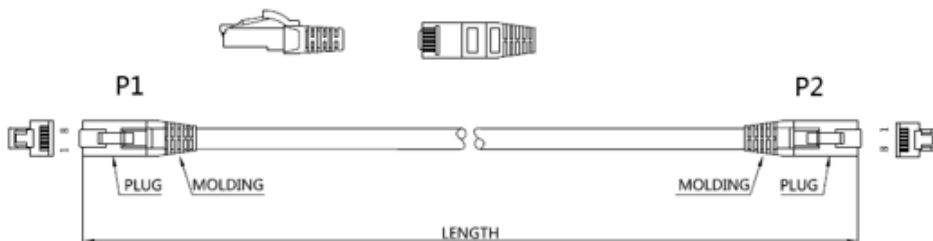

TECHNICAL DRAWING

ORDERING INFORMATION

	Pink RAL 4003	Grey RAL 7004	Red RAL 3018	Green RAL 6016	Blue RAL 5012	Yellow RAL 1018	Black RAL 9011	Violet RAL 4005	White RAL 9003	Orange RAL 2012
0.3M	L60-0003	L60-1003	L60-2003	L60-3003	L60-4003	L60-5003	L60-6003	L60-7003	L60-8003	L60-9003
0.5M	L60-0005	L60-1005	L60-2005	L60-3005	L60-4005	L60-5005	L60-6005	L60-7005	L60-8005	L60-9005
1M	L60-0010	L60-1010	L60-2010	L60-3010	L60-4010	L60-5010	L60-6010	L60-7010	L60-8010	L60-9010
1.5M	L60-0015	L60-1015	L60-2015	L60-3015	L60-4015	L60-5015	L60-6015	L60-7015	L60-8015	L60-9015
2M	L60-0020	L60-1020	L60-2020	L60-3020	L60-4020	L60-5020	L60-6020	L60-7020	L60-8020	L60-9020
2.5M		L60-1025	L60-2025	L60-3025	L60-4025	L60-5025				
3M	L60-0030	L60-1030	L60-2030	L60-3030	L60-4030	L60-5030	L60-6030	L60-7030	L60-8030	L60-9030
4M	L60-0040	L60-1040	L60-2040	L60-3040	L60-4040	L60-5040	L60-6040	L60-7040	L60-8040	L60-9040
5M	L60-0050	L60-1050	L60-2050	L60-3050	L60-4050	L60-5050	L60-6050	L60-7050	L60-8050	60-9050
8M	L60-0080	L60-1080	L60-2080	L60-3080	L60-4080	L60-5080	L60-6080	L60-7080	L60-8080	L60-9080
10M	L60-0100	L60-1100	L60-2100	L60-3100	L60-4100	L60-5100	L60-6100	L60-7100	L60-8100	L60-9100
15M	L60-0150	L60-1150	L60-2150	L60-3150	L60-4150	L60-5150	L60-6150	L60-7150	L60-8150	L60-9150
20M	L60-0200	L60-1200	L60-2200	L60-3200	L60-4200	L60-5200	L60-6200	L60-7200	L60-8200	L60-9200