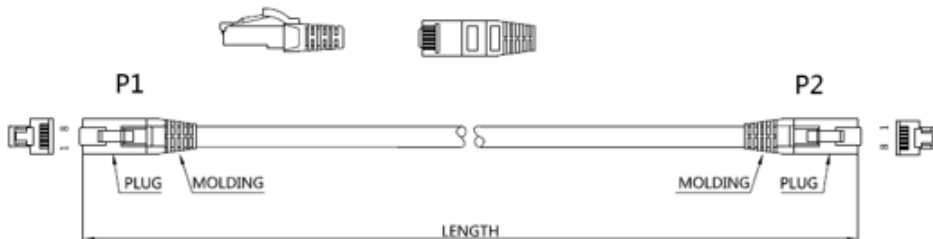

TECHNICAL DRAWING

ORDERING INFORMATION

	Pink RAL 4003	Grey RAL 7004	Red RAL 3018	Green RAL 6016	Blue RAL 5012	Yellow RAL 1018	Black RAL 9011	Violet RAL 4005	White RAL 9003	Orange RAL 2012
0.3M	L60-0003	L60-1003	L60-2003	L60-3003	L60-4003	L60-5003	L60-6003	L60-7003	L60-8003	L60-9003
0.5M	L60-0005	L60-1005	L60-2005	L60-3005	L60-4005	L60-5005	L60-6005	L60-7005	L60-8005	L60-9005
1M	L60-0010	L60-1010	L60-2010	L60-3010	L60-4010	L60-5010	L60-6010	L60-7010	L60-8010	L60-9010
1.5M	L60-0015	L60-1015	L60-2015	L60-3015	L60-4015	L60-5015	L60-6015	L60-7015	L60-8015	L60-9015
2M	L60-0020	L60-1020	L60-2020	L60-3020	L60-4020	L60-5020	L60-6020	L60-7020	L60-8020	L60-9020
2.5M		L60-1025	L60-2025	L60-3025	L60-4025	L60-5025				
3M	L60-0030	L60-1030	L60-2030	L60-3030	L60-4030	L60-5030	L60-6030	L60-7030	L60-8030	L60-9030
4M	L60-0040	L60-1040	L60-2040	L60-3040	L60-4040	L60-5040	L60-6040	L60-7040	L60-8040	L60-9040
5M	L60-0050	L60-1050	L60-2050	L60-3050	L60-4050	L60-5050	L60-6050	L60-7050	L60-8050	60-9050
8M	L60-0080	L60-1080	L60-2080	L60-3080	L60-4080	L60-5080	L60-6080	L60-7080	L60-8080	L60-9080
10M	L60-0100	L60-1100	L60-2100	L60-3100	L60-4100	L60-5100	L60-6100	L60-7100	L60-8100	L60-9100
15M	L60-0150	L60-1150	L60-2150	L60-3150	L60-4150	L60-5150	L60-6150	L60-7150	L60-8150	L60-9150
20M	L60-0200	L60-1200	L60-2200	L60-3200	L60-4200	L60-5200	L60-6200	L60-7200	L60-8200	L60-9200