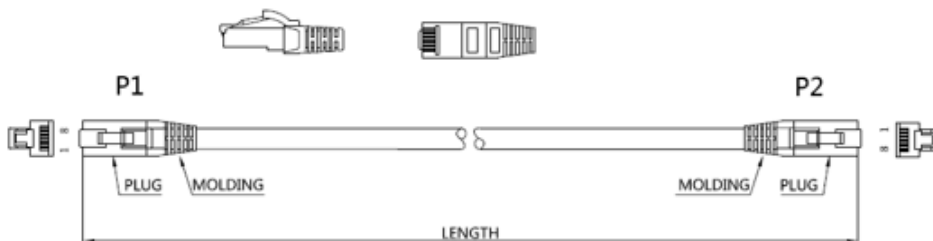

FEATURES:

- Category 6 Network Patch Lead
- Individually Bagged
- Flush Moulded Strain Relief Boot
- Stranded Copper 24 AWG
- Available in 10 different colours
- Constructed with RJ45 plugs
- 10/100/1000 Base-T Gigabit Ethernet

DESCRIPTION:

Cablenet LSOH Category 6 U/UTP cables are manufactured, tested and verified to the ISO11801 Class D+ and ANSI/EIA/TIA standards for enhanced performance. They are constructed with RJ45 plugs and quality Stranded Cat6 LSOH cable. These are available in 12 different lengths and manufactured in 10 colours.

SPECIFICATIONS

Conductor – Stranded Copper 7/0.2 24 AWG
 Jacket – LSOH IEC 60332-2

TECHNICAL DRAWING

ORDERING INFORMATION

	Pink RAL 4003	Grey RAL 7004	Red RAL 3018	Green RAL 6016	Blue RAL 5012	Yellow RAL 1018	Black RAL 9011	Violet RAL 4005	White RAL 9003	Orange RAL 2012
0.3M	L60-0003	L60-1003	L60-2003	L60-3003	L60-4003	L60-5003	L60-6003	L60-7003	L60-8003	L60-9003
0.5M	L60-0005	L60-1005	L60-2005	L60-3005	L60-4005	L60-5005	L60-6005	L60-7005	L60-8005	L60-9005
1M	L60-0010	L60-1010	L60-2010	L60-3010	L60-4010	L60-5010	L60-6010	L60-7010	L60-8010	L60-9010
1.5M	L60-0015	L60-1015	L60-2015	L60-3015	L60-4015	L60-5015	L60-6015	L60-7015	L60-8015	L60-9015
2M	L60-0020	L60-1020	L60-2020	L60-3020	L60-4020	L60-5020	L60-6020	L60-7020	L60-8020	L60-9020
2.5M		L60-1025	L60-2025	L60-3025	L60-4025	L60-5025				
3M	L60-0030	L60-1030	L60-2030	L60-3030	L60-4030	L60-5030	L60-6030	L60-7030	L60-8030	L60-9030
4M	L60-0040	L60-1040	L60-2040	L60-3040	L60-4040	L60-5040	L60-6040	L60-7040	L60-8040	L60-9040
5M	L60-0050	L60-1050	L60-2050	L60-3050	L60-4050	L60-5050	L60-6050	L60-7050	L60-8050	60-9050
8M	L60-0080	L60-1080	L60-2080	L60-3080	L60-4080	L60-5080	L60-6080	L60-7080	L60-8080	L60-9080
10M	L60-0100	L60-1100	L60-2100	L60-3100	L60-4100	L60-5100	L60-6100	L60-7100	L60-8100	L60-9100
15M	L60-0150	L60-1150	L60-2150	L60-3150	L60-4150	L60-5150	L60-6150	L60-7150	L60-8150	L60-9150
20M	L60-0200	L60-1200	L60-2200	L60-3200	L60-4200	L60-5200	L60-6200	L60-7200	L60-8200	L60-9200