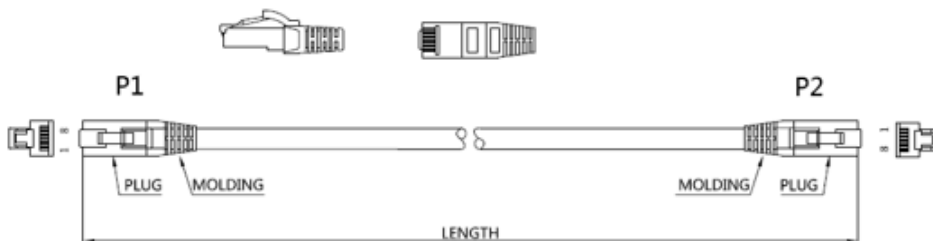

TECHNICAL DRAWING

Intertek

ORDERING INFORMATION

	Pink RAL 4003	Grey RAL 7004	Red RAL 3018	Green RAL 6016	Blue RAL 5012	Yellow RAL 1018	Black RAL 9011	Violet RAL 4005	White RAL 9003	Orange RAL 2012
0.3M	L60-0003	L60-1003	L60-2003	L60-3003	L60-4003	L60-5003	L60-6003	L60-7003	L60-8003	L60-9003
0.5M	L60-0005	L60-1005	L60-2005	L60-3005	L60-4005	L60-5005	L60-6005	L60-7005	L60-8005	L60-9005
1M	L60-0010	L60-1010	L60-2010	L60-3010	L60-4010	L60-5010	L60-6010	L60-7010	L60-8010	L60-9010
1.5M	L60-0015	L60-1015	L60-2015	L60-3015	L60-4015	L60-5015	L60-6015	L60-7015	L60-8015	L60-9015
2M	L60-0020	L60-1020	L60-2020	L60-3020	L60-4020	L60-5020	L60-6020	L60-7020	L60-8020	L60-9020
2.5M		L60-1025	L60-2025	L60-3025	L60-4025	L60-5025				
3M	L60-0030	L60-1030	L60-2030	L60-3030	L60-4030	L60-5030	L60-6030	L60-7030	L60-8030	L60-9030
4M	L60-0040	L60-1040	L60-2040	L60-3040	L60-4040	L60-5040	L60-6040	L60-7040	L60-8040	L60-9040
5M	L60-0050	L60-1050	L60-2050	L60-3050	L60-4050	L60-5050	L60-6050	L60-7050	L60-8050	60-9050
8M	L60-0080	L60-1080	L60-2080	L60-3080	L60-4080	L60-5080	L60-6080	L60-7080	L60-8080	L60-9080
10M	L60-0100	L60-1100	L60-2100	L60-3100	L60-4100	L60-5100	L60-6100	L60-7100	L60-8100	L60-9100
15M	L60-0150	L60-1150	L60-2150	L60-3150	L60-4150	L60-5150	L60-6150	L60-7150	L60-8150	L60-9150
20M	L60-0200	L60-1200	L60-2200	L60-3200	L60-4200	L60-5200	L60-6200	L60-7200	L60-8200	L60-9200