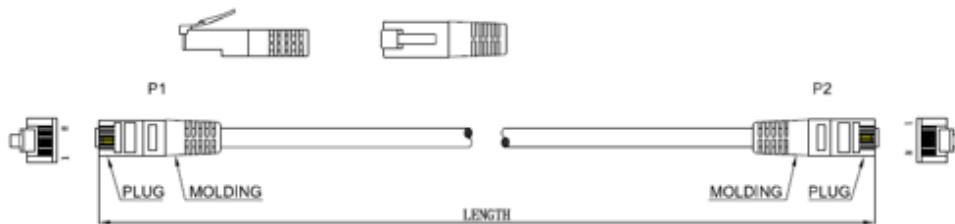

TECHNICAL DRAWING

ORDERING INFORMATION

	Pink RAL 4003	Grey RAL 7004	Red RAL 3031	Green RAL 6016	Blue RAL 5012	Yellow RAL 1023	Black RAL 9011	Violet RAL 4005	White RAL 9003	Orange RAL 2000
0.3M	60-0003	60-1003	60-2003	60-3003	60-4003	60-5003	60-6003	60-7003	60-8003	60-9003
0.5M	60-0005	60-1005	60-2005	60-3005	60-4005	60-5005	60-6005	60-7005	60-8005	60-9005
1M	60-0010	60-1010	60-2010	60-3010	60-4010	60-5010	60-6010	60-7010	60-8010	60-9010
1.5M	60-0015	60-1015	60-2015	60-3015	60-4015	60-5015	60-6015	60-7015	60-8015	60-9015
2M	60-0020	60-1020	60-2020	60-3020	60-4020	60-5020	60-6020	60-7020	60-8020	60-9020
2.5M		60-1025	60-2025	60-3025	60-4025	60-5025				
3M	60-0030	60-1030	60-2030	60-3030	60-4030	60-5030	60-6030	60-7030	60-8030	60-9030
4M	60-0040	60-1040	60-2040	60-3040	60-4040	60-5040	60-6040	60-7040	60-8040	60-9040
5M	60-0050	60-1050	60-2050	60-3050	60-4050	60-5050	60-6050	60-7050	60-8050	60-9050
8M	60-0080	60-1080	60-2080	60-3080	60-4080	60-5080	60-6080	60-7080	60-8080	60-9080
10M	60-0100	60-1100	60-2100	60-3100	60-4100	60-5100	60-6100	60-7100	60-8100	60-9100
15M	60-0150	60-1150	60-2150	60-3150	60-4150	60-5150	60-6150	60-7150	60-8150	60-9150
20M	60-0200	60-1200	60-2200	60-3200	60-4200	60-5200	60-6200	60-7200	60-8200	60-9200
30M	60-0300	60-1300	60-2300	60-3300	60-4300	60-5300	60-6300	60-7300	60-8300	60-9300