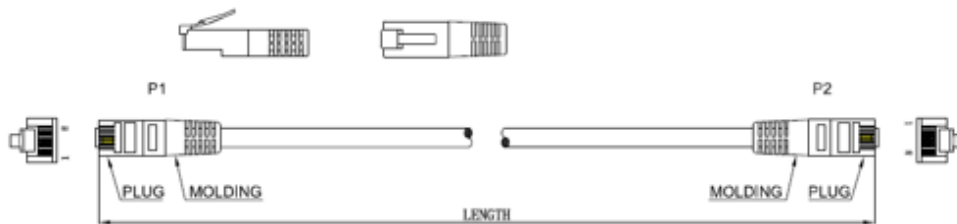

TECHNICAL DRAWING

ORDERING INFORMATION

	Pink RAL 4003	Grey RAL 7004	Red RAL 3031	Green RAL 6016	Blue RAL 5012	Yellow RAL 1023	Black RAL 9011	Violet RAL 4005	White RAL 9003	Orange RAL 2000
0.3M	60-0003	60-1003	60-2003	60-3003	60-4003	60-5003	60-6003	60-7003	60-8003	60-9003
0.5M	60-0005	60-1005	60-2005	60-3005	60-4005	60-5005	60-6005	60-7005	60-8005	60-9005
1M	60-0010	60-1010	60-2010	60-3010	60-4010	60-5010	60-6010	60-7010	60-8010	60-9010
1.5M	60-0015	60-1015	60-2015	60-3015	60-4015	60-5015	60-6015	60-7015	60-8015	60-9015
2M	60-0020	60-1020	60-2020	60-3020	60-4020	60-5020	60-6020	60-7020	60-8020	60-9020
2.5M		60-1025	60-2025	60-3025	60-4025	60-5025				
3M	60-0030	60-1030	60-2030	60-3030	60-4030	60-5030	60-6030	60-7030	60-8030	60-9030
4M	60-0040	60-1040	60-2040	60-3040	60-4040	60-5040	60-6040	60-7040	60-8040	60-9040
5M	60-0050	60-1050	60-2050	60-3050	60-4050	60-5050	60-6050	60-7050	60-8050	60-9050
8M	60-0080	60-1080	60-2080	60-3080	60-4080	60-5080	60-6080	60-7080	60-8080	60-9080
10M	60-0100	60-1100	60-2100	60-3100	60-4100	60-5100	60-6100	60-7100	60-8100	60-9100
15M	60-0150	60-1150	60-2150	60-3150	60-4150	60-5150	60-6150	60-7150	60-8150	60-9150
20M	60-0200	60-1200	60-2200	60-3200	60-4200	60-5200	60-6200	60-7200	60-8200	60-9200
30M	60-0300	60-1300	60-2300	60-3300	60-4300	60-5300	60-6300	60-7300	60-8300	60-9300