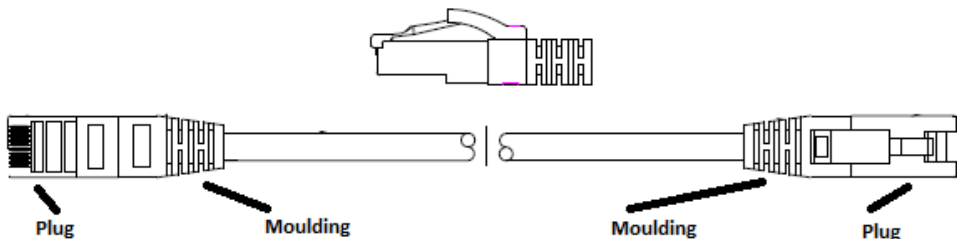

TECHNICAL DRAWING

ORDERING INFORMATION

	PINK RAL 4003	GREY RAL 7047	RED RAL 3018	GREEN PANTONE 7482C	BLUE PANTONE 7468C	YELLOW RAL 1018	BLACK RAL 9011	VIOLET PANTONE 7679C	WHITE RAL 9003	ORANGE RAL 2012
0.5M	L67-0005	L67-1005	L67-2005	L67-3005	L67-4005	L67-5005	L67-6005	L67-7005	L67-8005	L67-9005
1M	L67-0010	L67-1010	L67-2010	L67-3010	L67-4010	L67-5010	L67-6010	L67-7010	L67-8010	L67-9010
1.5M								L67-7015		
2M	L67-0020	L67-1020	L67-2020	L67-3020	L67-4020	L67-5020	L67-6020	L67-7020	L67-8020	L67-9020
2.5M		L67-1025	L67-2025	L67-3025	L67-4025	L67-5025				
3M	L67-0030	L67-1030	L67-2030	L67-3030	L67-4030	L67-5030	L67-6030	L67-7030	L67-8030	L67-9030
4M	L67-0040	L67-1040	L67-2040	L67-3040	L67-4040	L67-5040	L67-6040	L67-7040	L67-8040	L67-9040
5M	L67-0050	L67-1050	L67-2050	L67-3050	L67-4050	L67-5050	L67-6050	L67-7050	L67-8050	L67-9050
8M	L67-0080	L67-1080	L67-2080	L67-3080	L67-4080	L67-5080	L67-6080	L67-7080	L67-8080	L67-9080
10M	L67-0100	L67-1100	L67-2100	L67-3100	L67-4100	L67-5100	L67-6100	L67-7100	L67-8100	L67-9100