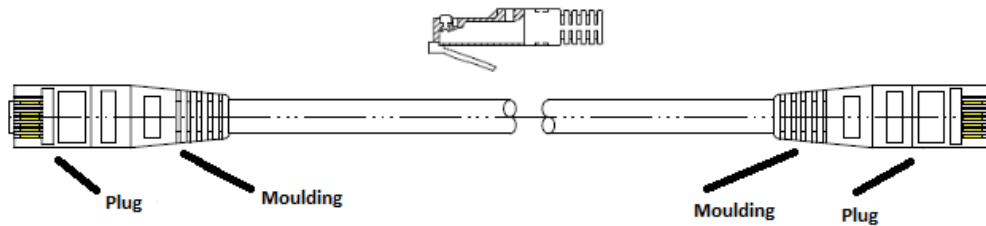

TECHNICAL DRAWING

ORDERING INFORMATION

	Pink RAL 4003	Grey RAL 7044	Red RAL 3031	Green RAL 6016	Blue RAL 5012	Yellow RAL 1023	Black RAL 9011	Violet RAL 4005	White RAL 9003	Orange RAL 2000	Brown RAL 8023
0.25M							67-6002				
0.3M	67-0003	67-1003	67-2003	67-3003	67-4003	67-5003	67-6003	67-7003	67-8003	67-9003	
0.5M	67-0005	67-1005	67-2005	67-3005	67-4005	67-5005	67-6005	67-7005	67-8005	67-9005	867-0005
1M	67-0010	67-1010	67-2010	67-3010	67-4010	67-5010	67-6010	67-7010	67-8010	67-9010	867-0010
1.5M	67-0015	67-1015	67-2015	67-3015	67-4015	67-5015	67-6015	67-7015	67-8015	67-9015	867-0015
2M	67-0020	67-1020	67-2020	67-3020	67-4020	67-5020	67-6020	67-7020	67-8020	67-9020	867-0020
2.5M		67-1025	67-2025	67-3025	67-4025	67-5025					
3M	67-0030	67-1030	67-2030	67-3030	67-4030	67-5030	67-6030	67-7030	67-8030	67-9030	867-0030
4M	67-0040	67-1040	67-2040	67-3040	67-4040	67-5040	67-6040	67-7040	67-8040	67-9040	
5M	67-0050	67-1050	67-2050	67-3050	67-4050	67-5050	67-6050	67-7050	67-8050	67-9050	867-0050
6M	67-0060	67-1060	67-2060	67-3060	67-4060	67-5060	67-6060	67-7060	67-8060	67-9060	
7M	67-0070	67-1070	67-2070	67-3070	67-4070	67-5070	67-6070	67-7070	67-8070	67-9070	
8M	67-0075	67-1075	67-2075	67-3075	67-4075	67-5075	67-6075	67-7075	67-8075	67-9075	
10M	67-0100	67-1100	67-2100	67-3100	67-4100	67-5100	67-6100	67-7100	67-8100	67-9100	867-0100
15M	67-0150	67-1150	67-2150	67-3150	67-4150	67-5150	67-6150	67-7150	67-8150	67-9150	
20M	67-0200	67-1200	67-2200	67-3200	67-4200	67-5200	67-6200	67-7200	67-8200	67-9200	867-0200
25M		67-1250									
30M	67-0300	67-1300	67-2300	67-3300	67-4300	67-5300	67-6300	67-7300	67-8300	67-9300	867-0300