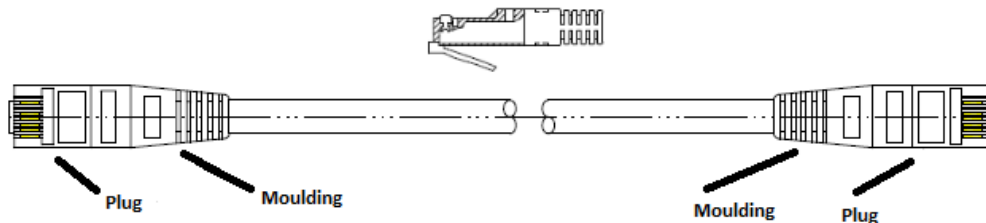

TECHNICAL DRAWING

ORDERING INFORMATION

	Pink RAL 4003	Grey RAL 7044	Red RAL 3031	Green RAL 6016	Blue RAL 5012	Yellow RAL 1023	Black RAL 9011	Violet RAL 4005	White RAL 9003	Orange RAL 2000	Brown RAL 8023
0.25M							67-6002				
0.3M	67-0003	67-1003	67-2003	67-3003	67-4003	67-5003	67-6003	67-7003	67-8003	67-9003	
0.5M	67-0005	67-1005	67-2005	67-3005	67-4005	67-5005	67-6005	67-7005	67-8005	67-9005	867-0005
1M	67-0010	67-1010	67-2010	67-3010	67-4010	67-5010	67-6010	67-7010	67-8010	67-9010	867-0010
1.5M	67-0015	67-1015	67-2015	67-3015	67-4015	67-5015	67-6015	67-7015	67-8015	67-9015	867-0015
2M	67-0020	67-1020	67-2020	67-3020	67-4020	67-5020	67-6020	67-7020	67-8020	67-9020	867-0020
2.5M		67-1025	67-2025	67-3025	67-4025	67-5025					
3M	67-0030	67-1030	67-2030	67-3030	67-4030	67-5030	67-6030	67-7030	67-8030	67-9030	867-0030
4M	67-0040	67-1040	67-2040	67-3040	67-4040	67-5040	67-6040	67-7040	67-8040	67-9040	
5M	67-0050	67-1050	67-2050	67-3050	67-4050	67-5050	67-6050	67-7050	67-8050	67-9050	867-0050
6M	67-0060	67-1060	67-2060	67-3060	67-4060	67-5060	67-6060	67-7060	67-8060	67-9060	
7M	67-0070	67-1070	67-2070	67-3070	67-4070	67-5070	67-6070	67-7070	67-8070	67-9070	
8M	67-0075	67-1075	67-2075	67-3075	67-4075	67-5075	67-6075	67-7075	67-8075	67-9075	
10M	67-0100	67-1100	67-2100	67-3100	67-4100	67-5100	67-6100	67-7100	67-8100	67-9100	867-0100
15M	67-0150	67-1150	67-2150	67-3150	67-4150	67-5150	67-6150	67-7150	67-8150	67-9150	
20M	67-0200	67-1200	67-2200	67-3200	67-4200	67-5200	67-6200	67-7200	67-8200	67-9200	867-0200
25M		67-1250									
30M	67-0300	67-1300	67-2300	67-3300	67-4300	67-5300	67-6300	67-7300	67-8300	67-9300	867-0300